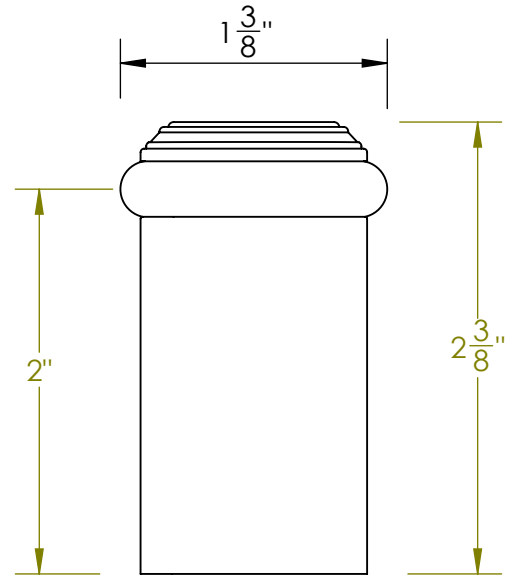

441FDSM-1

441FDSM-2

Merit Metal Products Inc.
242 Valley Road
Warrington, PA 18976
P 215-343-2500 F 215-343-4839

The information contained in this drawing is the sole intellectual property of Merit Metal Products. Any reproduction in part or as a whole without the written permission of Merit Metal Products is prohibited.

Unless Otherwise Specified:

Dimensions are in inches

All dimensions are from edge, theoretical sharp corner, or hole center.

	NAME	DATE
Drawn:	JHR	1/20/15

Comments:

TITLE:
**Warrington Collection
Door Stop**

PART. NO.
441FDSM-1 & 441FDSM-2