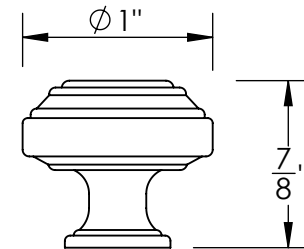

44170-1

Merit Metal Products Inc.
242 Valley Road
Warrington, PA 18976
P 215-343-2500 F 215-343-4839

The information contained in this drawing is the sole intellectual property of Merit Metal Products. Any reproduction in part or as a whole without the written permission of Merit Metal Products is prohibited.

Unless Otherwise Specified:

Dimensions are in inches

All dimensions are from edge, theoretical sharp corner, or hole center.

	NAME	DATE
Drawn:	JHR	1/20/15

Comments:

TITLE:

**Warrington Collection
Cabinet Knob**

PART. NO.

**44170-.75   44170-1
44170-1.25   44170-1.5**