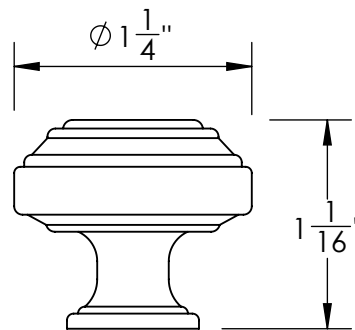

44170-1.25