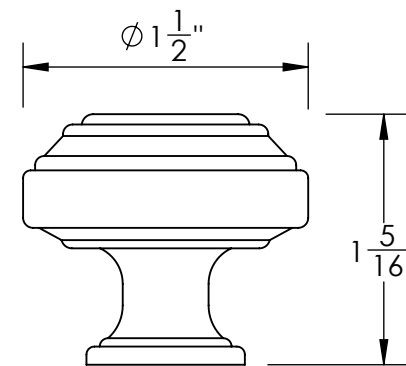

44170-1.5

Merit Metal Products Inc.
242 Valley Road
Warrington, PA 18976
P 215-343-2500 F 215-343-4839

The information contained in this drawing is the sole intellectual property of Merit Metal Products. Any reproduction in part or as a whole without the written permission of Merit Metal Products is prohibited.

Unless Otherwise Specified:

Dimensions are in inches

All dimensions are from edge, theoretical sharp corner, or hole center.

	NAME	DATE
Drawn:	JHR	1/20/15

Comments:

TITLE:

**Warrington Collection
Cabinet Knob**

PART. NO.

**44170-.75   44170-1
44170-1.25   44170-1.5**