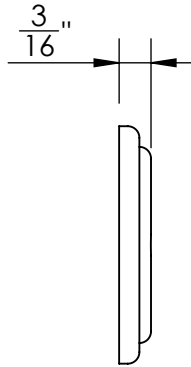

44168

#5 Screws

Ø 1 1/2"

44169

#5 Screws

Ø 1 1/4"

Merit Metal Products Inc.
242 Valley Road
Warrington, PA 18976
P 215-343-2500 F 215-343-4839

The information contained in this drawing is the sole intellectual property of Merit Metal Products. Any reproduction in part or as a whole without the written permission of Merit Metal Products is prohibited.

Unless Otherwise Specified:

Dimensions are in inches

All dimensions are from edge, theoretical sharp corner, or hole center.

	NAME	DATE
Drawn:	JHR	1/20/15

Comments:

TITLE:
**Warrington Collection
Bit Key Escutcheon**

PART. NO.
44168 & 44169