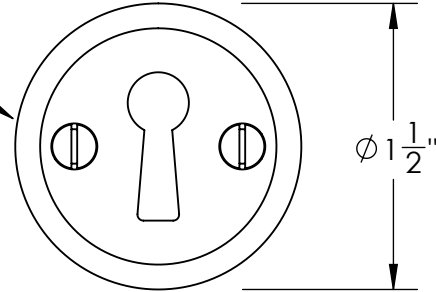

44168

#5 Screws

Ø 1 1/2"

44169

#5 Screws

Ø 1 1/4"

Merit Metal Products Inc.
242 Valley Road
Warrington, PA 18976
P 215-343-2500 F 215-343-4839

The information contained in this drawing is the sole intellectual property of Merit Metal Products. Any reproduction in part or as a whole without the written permission of Merit Metal Products is prohibited.

Unless Otherwise Specified:

Dimensions are in inches

All dimensions are from edge, theoretical sharp corner, or hole center.

	NAME	DATE
Drawn:	JHR	1/20/15

Comments:

TITLE:
**Warrington Collection
Bit Key Escutcheon**