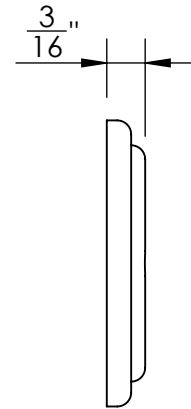

44168

#5 Screws

Ø 1 1/2"

44169

#5 Screws

Ø 1 1/4"

Merit Metal Products Inc.
242 Valley Road
Warrington, PA 18976
P 215-343-2500 F 215-343-4839

The information contained in this drawing is the sole intellectual property of Merit Metal Products. Any reproduction in part or as a whole without the written permission of Merit Metal Products is prohibited.

Unless Otherwise Specified:

Dimensions are in inches

All dimensions are from edge, theoretical sharp corner, or hole center.

	NAME	DATE
Drawn:	JHR	1/20/15

Comments:

TITLE:
**Warrington Collection
Bit Key Escutcheon**

PART. NO.
44168 & 44169