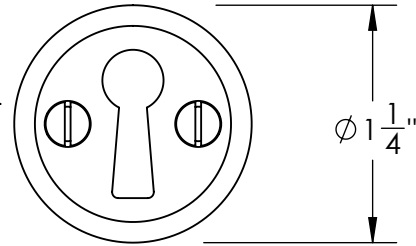

44168

#5 Screws

Ø 1 1/2"

44169

#5 Screws

Ø 1 1/4"

Merit Metal Products Inc.
242 Valley Road
Warrington, PA 18976
P 215-343-2500 F 215-343-4839

The information contained in this drawing is the sole intellectual property of Merit Metal Products. Any reproduction in part or as a whole without the written permission of Merit Metal Products is prohibited.

Unless Otherwise Specified:

Dimensions are in inches

All dimensions are from edge, theoretical sharp corner, or hole center.

	NAME	DATE
Drawn:	JHR	1/20/15

Comments:

TITLE:
**Warrington Collection
Bit Key Escutcheon**