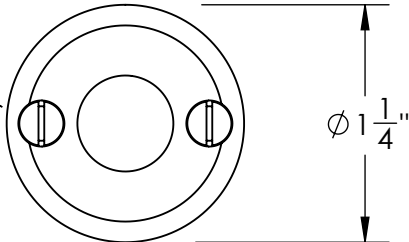

Merit Metal Products Inc.
242 Valley Road
Warrington, PA 18976
P 215-343-2500 F 215-343-4839

The information contained in this drawing is the sole intellectual property of Merit Metal Products. Any reproduction in part or as a whole without the written permission of Merit Metal Products is prohibited.

Unless Otherwise Specified:

Dimensions are in inches

All dimensions are from edge, theoretical sharp corner, or hole center.

	NAME	DATE
Drawn:	JHR	1/20/15

Comments:

TITLE: **Warrington Collection
Emergency Key
Escutcheon with Plug**

PART. NO.

44160 & 44161