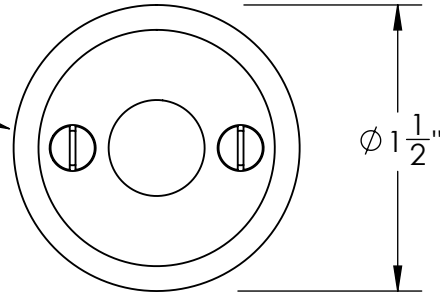

44160

#5 Screws

44161

#5 Screws

Merit Metal Products Inc.
242 Valley Road
Warrington, PA 18976
P 215-343-2500 F 215-343-4839

The information contained in this drawing is the sole intellectual property of Merit Metal Products. Any reproduction in part or as a whole without the written permission of Merit Metal Products is prohibited.

Unless Otherwise Specified:

Dimensions are in inches

All dimensions are from edge, theoretical sharp corner, or hole center.

	NAME	DATE
Drawn:	JHR	1/20/15

Comments:

TITLE: **Warrington Collection
Emergency Key
Escutcheon with Plug**

PART. NO.

44160 & 44161