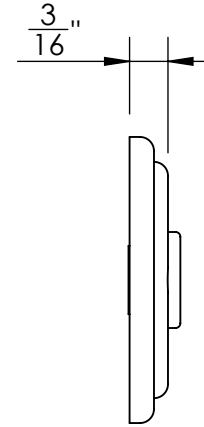

44160

#5 Screws

44161

#5 Screws

Merit Metal Products Inc.
242 Valley Road
Warrington, PA 18976
P 215-343-2500 F 215-343-4839

The information contained in this drawing is the sole intellectual property of Merit Metal Products. Any reproduction in part or as a whole without the written permission of Merit Metal Products is prohibited.

Unless Otherwise Specified:

Dimensions are in inches

All dimensions are from edge, theoretical sharp corner, or hole center.

	NAME	DATE
Drawn:	JHR	1/20/15

Comments:

TITLE: **Warrington Collection
Emergency Key
Escutcheon with Plug**

PART. NO.

44160 & 44161