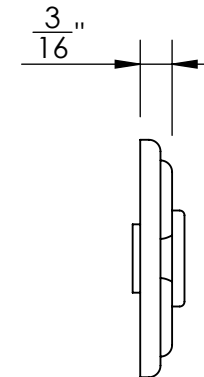

Merit Metal Products Inc.
242 Valley Road
Warrington, PA 18976
P 215-343-2500 F 215-343-4839

The information contained in this drawing is the sole intellectual property of Merit Metal Products. Any reproduction in part or as a whole without the written permission of Merit Metal Products is prohibited.

Unless Otherwise Specified:

Dimensions are in inches

All dimensions are from edge, theoretical sharp corner, or hole center.

	NAME	DATE
Drawn:	JHR	1/20/15

Comments:

TITLE: **Warrington Collection
Emergency Key
Escutcheon with Plug**

PART. NO.

44160 & 44161