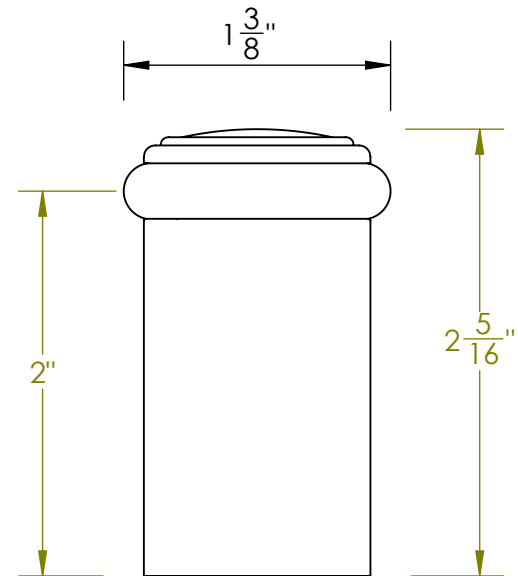

440FDSM-1

440FDSM-2

Merit Metal Products Inc.
242 Valley Road
Warrington, PA 18976
P 215-343-2500 F 215-343-4839

The information contained in this drawing is the sole intellectual property of Merit Metal Products. Any reproduction in part or as a whole without the written permission of Merit Metal Products is prohibited.

Unless Otherwise Specified:

Dimensions are in inches

All dimensions are from edge, theoretical sharp corner, or hole center.

	NAME	DATE
Drawn:	JHR	1/20/15

Comments:

TITLE:
**Warrington Collection
Door Stop**

PART. NO.
440FDSM-1 & 440FDSM-2