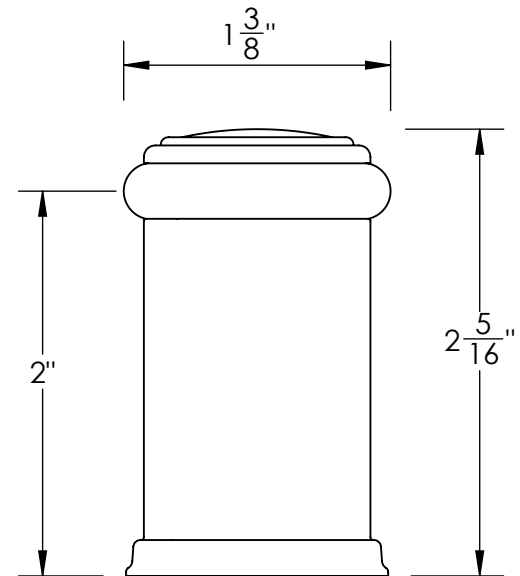

440FDS-1

440FDS-2

Merit Metal Products Inc.
242 Valley Road
Warrington, PA 18976
P 215-343-2500 F 215-343-4839

The information contained in this drawing is the sole intellectual property of Merit Metal Products. Any reproduction in part or as a whole without the written permission of Merit Metal Products is prohibited.

Unless Otherwise Specified:

Dimensions are in inches

All dimensions are from edge, theoretical sharp corner, or hole center.

	NAME	DATE
Drawn:	JHR	1/20/15

Comments:

TITLE:
**Warrington Collection
Door Stop**

PART. NO.
440FDS-1 & 440FDS-2