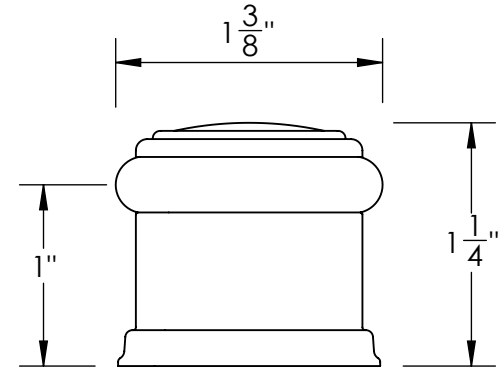

440FDS-1

440FDS-2

Merit Metal Products Inc.
242 Valley Road
Warrington, PA 18976
P 215-343-2500 F 215-343-4839

The information contained in this drawing is the sole intellectual property of Merit Metal Products. Any reproduction in part or as a whole without the written permission of Merit Metal Products is prohibited.

Unless Otherwise Specified:

Dimensions are in inches

All dimensions are from edge, theoretical sharp corner, or hole center.

	NAME	DATE
Drawn:	JHR	1/20/15

Comments:

TITLE:
**Warrington Collection
Door Stop**

PART. NO.
440FDS-1 & 440FDS-2