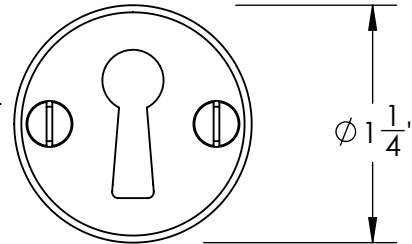

EST. 1876

Merit Metal Products Inc.
242 Valley Road
Warrington, PA 18976
P 215-343-2500 F 215-343-4839

The information contained in this drawing is the sole intellectual property of Merit Metal Products. Any reproduction in part or as a whole without the written permission of Merit Metal Products is prohibited.

Unless Otherwise Specified:

Dimensions are in inches

All dimensions are from edge, theoretical sharp corner, or hole center.

	NAME	DATE
Drawn:	JHR	1/20/15

Comments:

TITLE:
**Warrington Collection
Bit Key Escutcheon**

PART. NO.
44068 & 44069