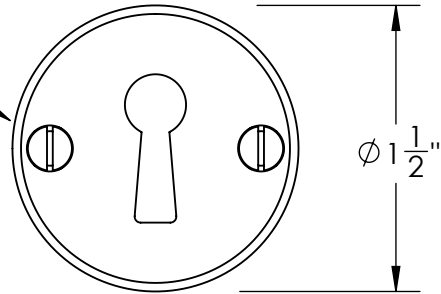

44068

#5 Screws

44069

#5 Screws

EST. 1876

Merit Metal Products Inc.
242 Valley Road
Warrington, PA 18976
P 215-343-2500 F 215-343-4839

The information contained in this drawing is the sole intellectual property of Merit Metal Products. Any reproduction in part or as a whole without the written permission of Merit Metal Products is prohibited.

Unless Otherwise Specified:

Dimensions are in inches

All dimensions are from edge, theoretical sharp corner, or hole center.

	NAME	DATE
Drawn:	JHR	1/20/15

Comments:

TITLE:
**Warrington Collection
Bit Key Escutcheon**

PART. NO.
44068 & 44069