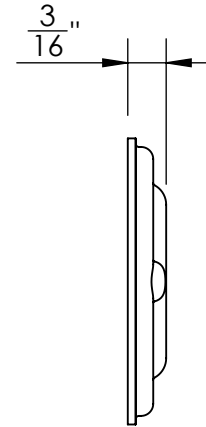

44068

#5 Screws

44069

#5 Screws

EST. 1876

Merit Metal Products Inc.
242 Valley Road
Warrington, PA 18976
P 215-343-2500 F 215-343-4839

The information contained in this drawing is the sole intellectual property of Merit Metal Products. Any reproduction in part or as a whole without the written permission of Merit Metal Products is prohibited.

Unless Otherwise Specified:

Dimensions are in inches

All dimensions are from edge, theoretical sharp corner, or hole center.

	NAME	DATE
Drawn:	JHR	1/20/15

Comments:

TITLE:
**Warrington Collection
Bit Key Escutcheon**

PART. NO.
44068 & 44069