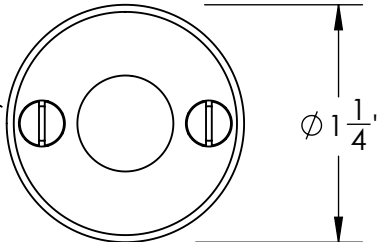

Merit Metal Products Inc.
242 Valley Road
Warrington, PA 18976
P 215-343-2500 F 215-343-4839

The information contained in this drawing is the sole intellectual property of Merit Metal Products. Any reproduction in part or as a whole without the written permission of Merit Metal Products is prohibited.

Unless Otherwise Specified:

Dimensions are in inches

All dimensions are from edge, theoretical sharp corner, or hole center.

	NAME	DATE
Drawn:	JHR	1/20/15

Comments:

TITLE: **Warrington Collection
Emergency Key
Escutcheon with Plug**

PART. NO.

44060 & 44061