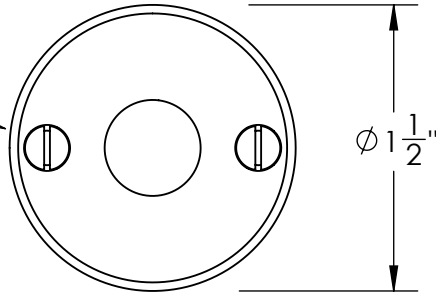

44060

#5 Screws

44061

#5 Screws

Merit Metal Products Inc.
242 Valley Road
Warrington, PA 18976
P 215-343-2500 F 215-343-4839

The information contained in this drawing is the sole intellectual property of Merit Metal Products. Any reproduction in part or as a whole without the written permission of Merit Metal Products is prohibited.

Unless Otherwise Specified:

Dimensions are in inches

All dimensions are from edge, theoretical sharp corner, or hole center.

	NAME	DATE
Drawn:	JHR	1/20/15

Comments:

TITLE: **Warrington Collection
Emergency Key
Escutcheon with Plug**

PART. NO.

44060 & 44061