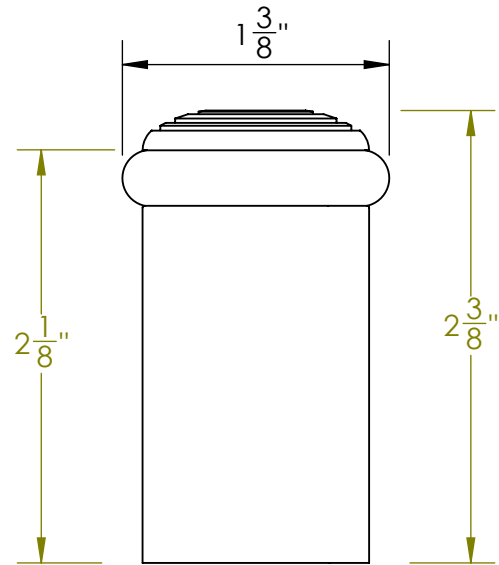

439FDSM-2

Merit Metal Products Inc.
242 Valley Road
Warrington, PA 18976
P 215-343-2500 F 215-343-4839

The information contained in this drawing is the sole intellectual property of Merit Metal Products. Any reproduction in part or as a whole without the written permission of Merit Metal Products is prohibited.

Unless Otherwise Specified:

Dimensions are in inches

All dimensions are from edge, theoretical sharp corner, or hole center.

	NAME	DATE
Drawn:	JHR	1/20/15

Comments:

TITLE:
**Warrington Collection
Door Stop**

PART. NO.
439FDSM-1 & 439FDSM-2