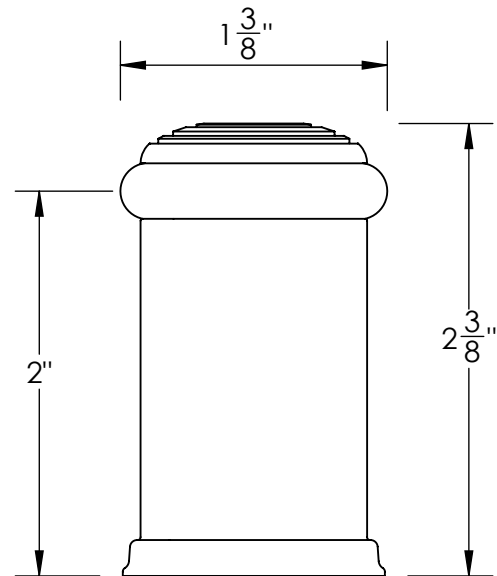

439FDS-1

439FDS-2

Merit Metal Products Inc.
242 Valley Road
Warrington, PA 18976
P 215-343-2500 F 215-343-4839

The information contained in this drawing is the sole intellectual property of Merit Metal Products. Any reproduction in part or as a whole without the written permission of Merit Metal Products is prohibited.

Unless Otherwise Specified:

Dimensions are in inches

All dimensions are from edge, theoretical sharp corner, or hole center.

	NAME	DATE
Drawn:	JHR	1/20/15

Comments:

TITLE:
**Warrington Collection
Door Stop**

PART. NO.
439FDS-1 & 439FDS-2