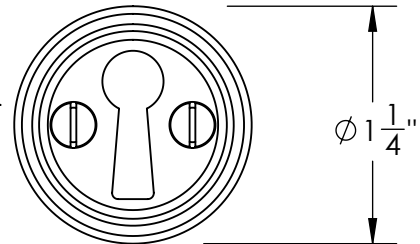

Merit Metal Products Inc.
242 Valley Road
Warrington, PA 18976
P 215-343-2500 F 215-343-4839

The information contained in this drawing is the sole intellectual property of Merit Metal Products. Any reproduction in part or as a whole without the written permission of Merit Metal Products is prohibited.

Unless Otherwise Specified:

Dimensions are in inches

All dimensions are from edge, theoretical sharp corner, or hole center.

	NAME	DATE
Drawn:	JHR	1/20/15

Comments:

TITLE:
**Warrington Collection
Bit Key Escutcheon**

PART. NO.
43968 & 43969