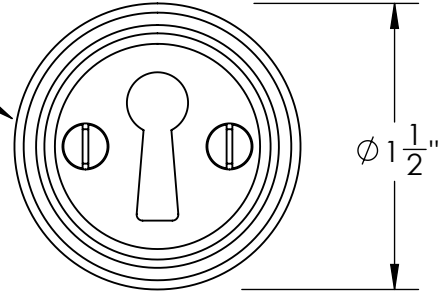

43968

#5 Screws

43969

#5 Screws

Merit Metal Products Inc.
242 Valley Road
Warrington, PA 18976
P 215-343-2500 F 215-343-4839

The information contained in this drawing is the sole intellectual property of Merit Metal Products. Any reproduction in part or as a whole without the written permission of Merit Metal Products is prohibited.

Unless Otherwise Specified:

Dimensions are in inches

All dimensions are from edge, theoretical sharp corner, or hole center.

	NAME	DATE
Drawn:	JHR	1/20/15

Comments:

TITLE:
**Warrington Collection
Bit Key Escutcheon**

PART. NO.
43968 & 43969