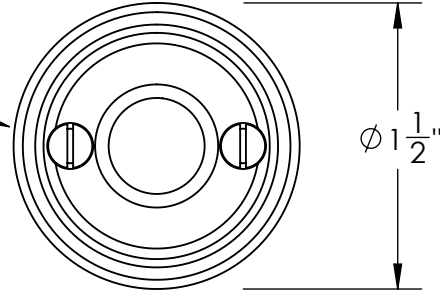

43960

#5 Screws

43961

#5 Screws

Merit Metal Products Inc.
242 Valley Road
Warrington, PA 18976
P 215-343-2500 F 215-343-4839

The information contained in this drawing is the sole intellectual property of Merit Metal Products. Any reproduction in part or as a whole without the written permission of Merit Metal Products is prohibited.

Unless Otherwise Specified:

Dimensions are in inches

All dimensions are from edge, theoretical sharp corner, or hole center.

	NAME	DATE
Drawn:	JHR	1/20/15

Comments:

TITLE: **Warrington Collection
Emergency Key
Escutcheon with Plug**

PART. NO.

43960 & 43961