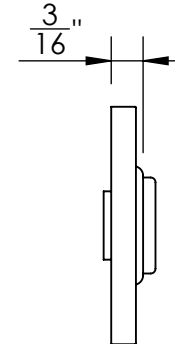

43960

#5 Screws

43961

#5 Screws

Merit Metal Products Inc.  
242 Valley Road  
Warrington, PA 18976  
P 215-343-2500 F 215-343-4839

The information contained in this drawing is the sole intellectual property of Merit Metal Products. Any reproduction in part or as a whole without the written permission of Merit Metal Products is prohibited.

Unless Otherwise Specified:

Dimensions are in inches

All dimensions are from edge, theoretical sharp corner, or hole center.

	NAME	DATE
Drawn:	JHR	1/20/15

Comments:

TITLE: **Warrington Collection  
Emergency Key  
Escutcheon with Plug**

PART. NO.

**43960 & 43961**