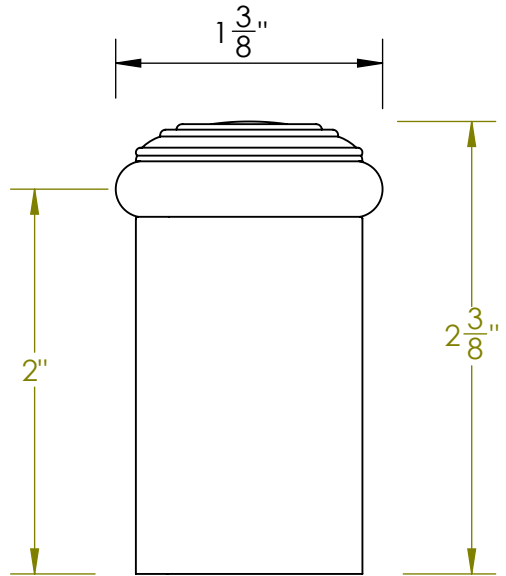

438FDSM-1

438FDSM-2

Merit Metal Products Inc.
242 Valley Road
Warrington, PA 18976
P 215-343-2500 F 215-343-4839

The information contained in this drawing is the sole intellectual property of Merit Metal Products. Any reproduction in part or as a whole without the written permission of Merit Metal Products is prohibited.

Unless Otherwise Specified:

Dimensions are in inches

All dimensions are from edge, theoretical sharp corner, or hole center.

	NAME	DATE
Drawn:	JHR	1/20/15

Comments:

TITLE:
**Warrington Collection
Door Stop**

PART. NO.
438FDSM-1 & 438FDSM-2