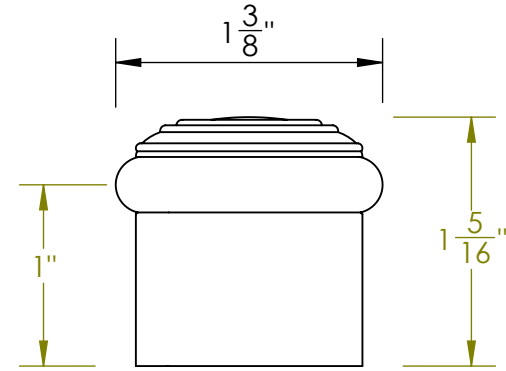

438FDSM-1

438FDSM-2

Merit Metal Products Inc.
242 Valley Road
Warrington, PA 18976
P 215-343-2500 F 215-343-4839

The information contained in this drawing is the sole intellectual property of Merit Metal Products. Any reproduction in part or as a whole without the written permission of Merit Metal Products is prohibited.

Unless Otherwise Specified:

Dimensions are in inches

All dimensions are from edge, theoretical sharp corner, or hole center.

	NAME	DATE
Drawn:	JHR	1/20/15

Comments:

TITLE:
**Warrington Collection
Door Stop**

PART. NO.
438FDSM-1 & 438FDSM-2