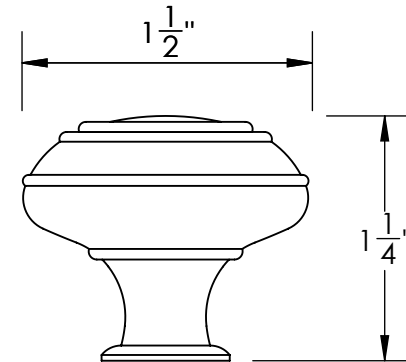

43870-1.5

Merit Metal Products Inc.
242 Valley Road
Warrington, PA 18976
P 215-343-2500 F 215-343-4839

The information contained in this drawing is the sole intellectual property of Merit Metal Products. Any reproduction in part or as a whole without the written permission of Merit Metal Products is prohibited.

Unless Otherwise Specified:

Dimensions are in inches

All dimensions are from edge, theoretical sharp corner, or hole center.

	NAME	DATE
Drawn:	JHR	1/20/15

Comments:

TITLE:
**Warrington Collection
Cabinet Knob**

PART. NO.
**43870-.75   43870-1
43870-1.25   43870-1.5**