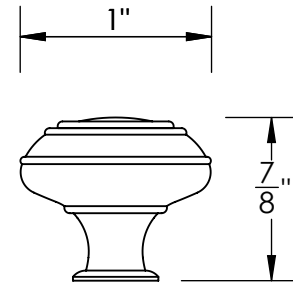

43870-1

Merit Metal Products Inc.
242 Valley Road
Warrington, PA 18976
P 215-343-2500 F 215-343-4839

The information contained in this drawing is the sole intellectual property of Merit Metal Products. Any reproduction in part or as a whole without the written permission of Merit Metal Products is prohibited.

Unless Otherwise Specified:

Dimensions are in inches

All dimensions are from edge, theoretical sharp corner, or hole center.

	NAME	DATE
Drawn:	JHR	1/20/15

Comments:

TITLE:
**Warrington Collection
Cabinet Knob**

PART. NO.
**43870-.75   43870-1
43870-1.25   43870-1.5**