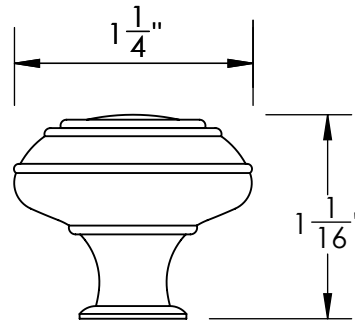

43870-1.25