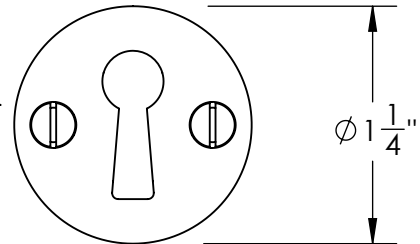

Merit Metal Products Inc.
242 Valley Road
Warrington, PA 18976
P 215-343-2500 F 215-343-4839

The information contained in this drawing is the sole intellectual property of Merit Metal Products. Any reproduction in part or as a whole without the written permission of Merit Metal Products is prohibited.

Unless Otherwise Specified:

Dimensions are in inches

All dimensions are from edge, theoretical sharp corner, or hole center.

	NAME	DATE
Drawn:	JHR	1/20/15

Comments:

TITLE:
**Warrington Collection
Bit Key Escutcheon**

PART. NO.
43868 & 43869