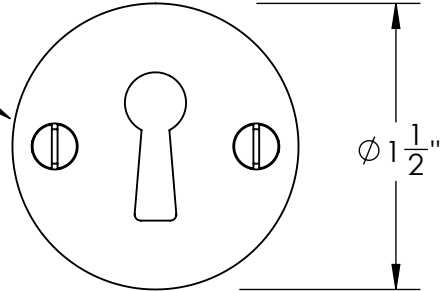

43868

#5 Screws

43869

#5 Screws

Merit Metal Products Inc.
242 Valley Road
Warrington, PA 18976
P 215-343-2500 F 215-343-4839

The information contained in this drawing is the sole intellectual property of Merit Metal Products. Any reproduction in part or as a whole without the written permission of Merit Metal Products is prohibited.

Unless Otherwise Specified:

Dimensions are in inches

All dimensions are from edge, theoretical sharp corner, or hole center.

	NAME	DATE
Drawn:	JHR	1/20/15

Comments:

TITLE:
**Warrington Collection
Bit Key Escutcheon**

PART. NO.
43868 & 43869