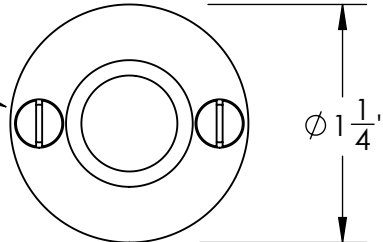

43760

#5 Screws

43761

#5 Screws

Merit Metal Products Inc.
242 Valley Road
Warrington, PA 18976
P 215-343-2500 F 215-343-4839

The information contained in this drawing is the sole intellectual property of Merit Metal Products. Any reproduction in part or as a whole without the written permission of Merit Metal Products is prohibited.

Unless Otherwise Specified:

Dimensions are in inches

All dimensions are from edge, theoretical sharp corner, or hole center.

	NAME	DATE
Drawn:	JHR	1/20/15

Comments:

TITLE: **Warrington Collection
Emergency Key
Escutcheon with Plug**

PART. NO.
43760 & 43761