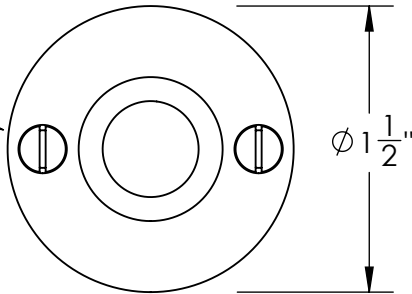

43760

#5 Screws

43761

#5 Screws

Merit Metal Products Inc.
242 Valley Road
Warrington, PA 18976
P 215-343-2500 F 215-343-4839

The information contained in this drawing is the sole intellectual property of Merit Metal Products. Any reproduction in part or as a whole without the written permission of Merit Metal Products is prohibited.

Unless Otherwise Specified:

Dimensions are in inches

All dimensions are from edge, theoretical sharp corner, or hole center.

	NAME	DATE
Drawn:	JHR	1/20/15

Comments:

TITLE: **Warrington Collection
Emergency Key
Escutcheon with Plug**

PART. NO.
43760 & 43761