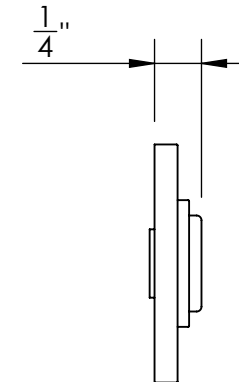

43760

#5 Screws

43761

#5 Screws

Merit Metal Products Inc.
242 Valley Road
Warrington, PA 18976
P 215-343-2500 F 215-343-4839

The information contained in this drawing is the sole intellectual property of Merit Metal Products. Any reproduction in part or as a whole without the written permission of Merit Metal Products is prohibited.

Unless Otherwise Specified:

Dimensions are in inches

All dimensions are from edge, theoretical sharp corner, or hole center.

	NAME	DATE
Drawn:	JHR	1/20/15

Comments:

TITLE: **Warrington Collection
Emergency Key
Escutcheon with Plug**

PART. NO.
43760 & 43761