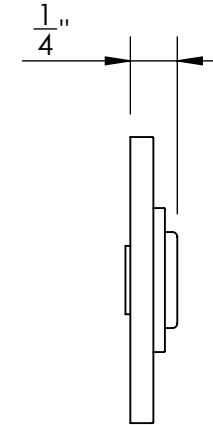

43760

#5 Screws

43761

#5 Screws

Merit Metal Products Inc.
242 Valley Road
Warrington, PA 18976
P 215-343-2500 F 215-343-4839

The information contained in this drawing is the sole intellectual property of Merit Metal Products. Any reproduction in part or as a whole without the written permission of Merit Metal Products is prohibited.

Unless Otherwise Specified:

Dimensions are in inches

All dimensions are from edge, theoretical sharp corner, or hole center.

	NAME	DATE
Drawn:	JHR	1/20/15

Comments:

TITLE: **Warrington Collection
Emergency Key
Escutcheon with Plug**

PART. NO.
43760 & 43761