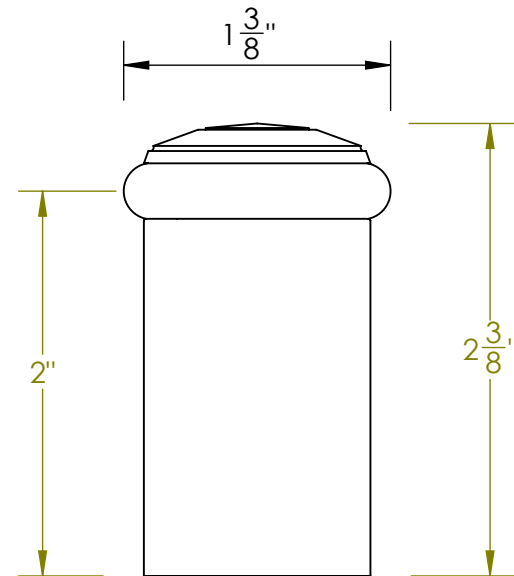

435FDSM-1

435FDSM-2

Merit Metal Products Inc.
242 Valley Road
Warrington, PA 18976
P 215-343-2500 F 215-343-4839

The information contained in this drawing is the sole intellectual property of Merit Metal Products. Any reproduction in part or as a whole without the written permission of Merit Metal Products is prohibited.

Unless Otherwise Specified:

Dimensions are in inches

All dimensions are from edge, theoretical sharp corner, or hole center.

	NAME	DATE
Drawn:	JHR	1/20/15

Comments:

TITLE:
Warrington Collection Door Stop

PART. NO.
435FDSM-1 & 435FDSM-2