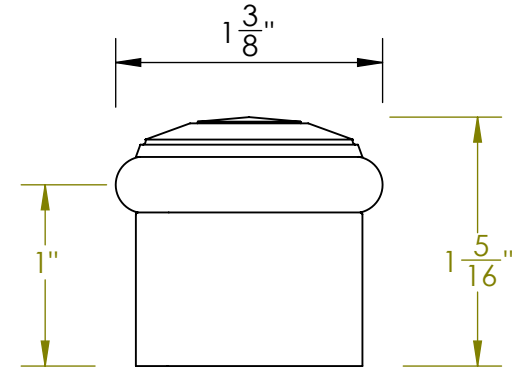

435FDSM-1

435FDSM-2

Merit Metal Products Inc.
242 Valley Road
Warrington, PA 18976
P 215-343-2500 F 215-343-4839

The information contained in this drawing is the sole intellectual property of Merit Metal Products. Any reproduction in part or as a whole without the written permission of Merit Metal Products is prohibited.

Unless Otherwise Specified:

Dimensions are in inches

All dimensions are from edge, theoretical sharp corner, or hole center.

	NAME	DATE
Drawn:	JHR	1/20/15

Comments:

TITLE:
Warrington Collection Door Stop

PART. NO.
435FDSM-1 & 435FDSM-2