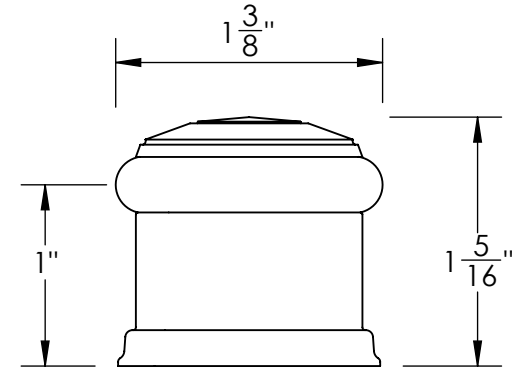

435FDS-1

435FDS-2

Merit Metal Products Inc.
242 Valley Road
Warrington, PA 18976
P 215-343-2500 F 215-343-4839

The information contained in this drawing is the sole intellectual property of Merit Metal Products. Any reproduction in part or as a whole without the written permission of Merit Metal Products is prohibited.

Unless Otherwise Specified:

Dimensions are in inches

All dimensions are from edge, theoretical sharp corner, or hole center.

	NAME	DATE
Drawn:	JHR	1/20/15

Comments:

TITLE:
**Warrington Collection
Door Stop**

PART. NO.
435FDS-1 & 435FDS-2