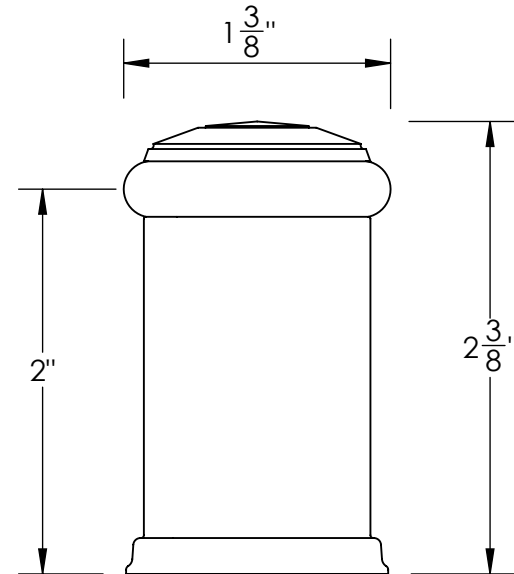

435FDS-1

435FDS-2

Merit Metal Products Inc.
242 Valley Road
Warrington, PA 18976
P 215-343-2500 F 215-343-4839

The information contained in this drawing is the sole intellectual property of Merit Metal Products. Any reproduction in part or as a whole without the written permission of Merit Metal Products is prohibited.

Unless Otherwise Specified:

Dimensions are in inches

All dimensions are from edge, theoretical sharp corner, or hole center.

	NAME	DATE
Drawn:	JHR	1/20/15

Comments:

TITLE:
**Warrington Collection
Door Stop**

PART. NO.
435FDS-1 & 435FDS-2