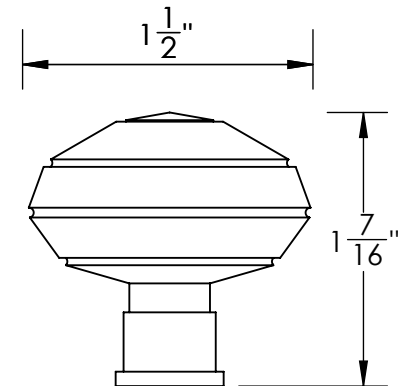

43570-1.5

Merit Metal Products Inc.
242 Valley Road
Warrington, PA 18976
P 215-343-2500 F 215-343-4839

The information contained in this drawing is the sole intellectual property of Merit Metal Products. Any reproduction in part or as a whole without the written permission of Merit Metal Products is prohibited.

Unless Otherwise Specified:

Dimensions are in inches

All dimensions are from edge, theoretical sharp corner, or hole center.

	NAME	DATE
Drawn:	JHR	1/20/15

Comments:

TITLE:

**Warrington Collection
Cabinet Knob**

PART. NO.

**43570-.75   43570-1
43570-1.25   43570-1.5**