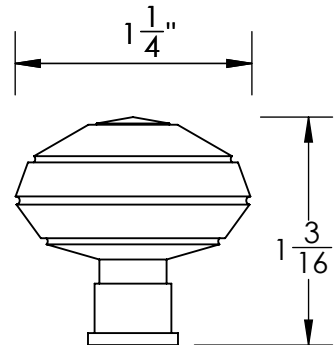

43570-1.25