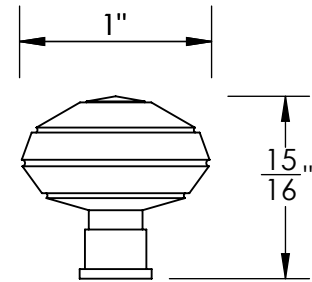

43570-1

Merit Metal Products Inc.
242 Valley Road
Warrington, PA 18976
P 215-343-2500 F 215-343-4839

The information contained in this drawing is the sole intellectual property of Merit Metal Products. Any reproduction in part or as a whole without the written permission of Merit Metal Products is prohibited.

Unless Otherwise Specified:

Dimensions are in inches

All dimensions are from edge, theoretical sharp corner, or hole center.

	NAME	DATE
Drawn:	JHR	1/20/15

Comments:

TITLE:

**Warrington Collection
Cabinet Knob**

PART. NO.

**43570-.75   43570-1
43570-1.25   43570-1.5**