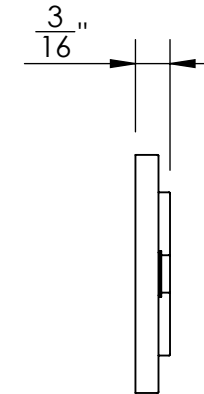

43568

#5 Screws

Ø 1 1/2"

3/16"

43569

#5 Screws

Ø 1 1/4"

3/16"

Unless Otherwise Specified:

Dimensions are in inches

All dimensions are from edge, theoretical sharp corner, or hole center.

	NAME	DATE
Drawn:	JHR	1/20/15

Comments:

TITLE:

**Warrington Collection
Bit Key Escutcheon**