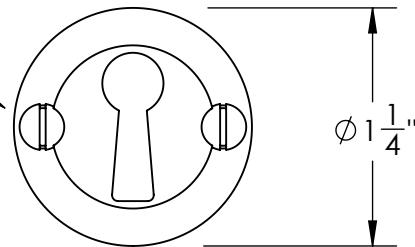

43568

#5 Screws

Ø 1 1/2"

3/16"

43569

#5 Screws

Ø 1 1/4"

3/16"

Unless Otherwise Specified:

Dimensions are in inches

All dimensions are from edge, theoretical sharp corner, or hole center.

	NAME	DATE
Drawn:	JHR	1/20/15

Comments:

TITLE:

**Warrington Collection
Bit Key Escutcheon**