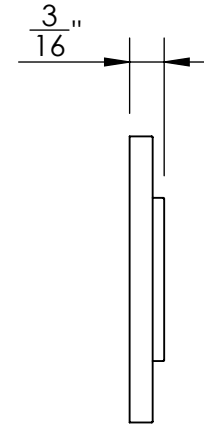

43568

#5 Screws

Ø 1 1/2"

3/16"

43569

#5 Screws

Ø 1 1/4"

3/16"

Unless Otherwise Specified:

Dimensions are in inches

All dimensions are from edge, theoretical sharp corner, or hole center.

	NAME	DATE
Drawn:	JHR	1/20/15

Comments:

TITLE:

**Warrington Collection
Bit Key Escutcheon**