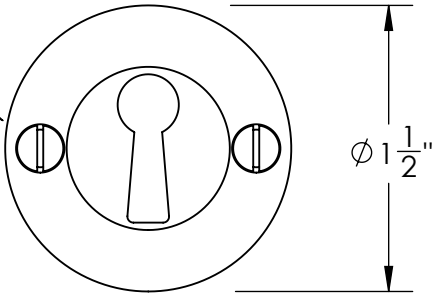

43568

#5 Screws

Ø 1 1/2"

3/16"

43569

#5 Screws

Ø 1 1/4"

3/16"

Unless Otherwise Specified:

Dimensions are in inches

All dimensions are from edge, theoretical sharp corner, or hole center.

	NAME	DATE
Drawn:	JHR	1/20/15

Comments:

TITLE:

**Warrington Collection
Bit Key Escutcheon**