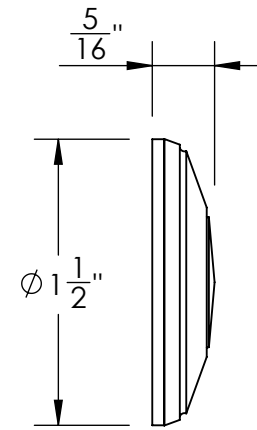

43565

#5 Screws

43566

#5 Screws

Merit Metal Products Inc.
242 Valley Road
Warrington, PA 18976
P 215-343-2500 F 215-343-4839

The information contained in this drawing is the sole intellectual property of Merit Metal Products. Any reproduction in part or as a whole without the written permission of Merit Metal Products is prohibited.

Unless Otherwise Specified:

Dimensions are in inches

All dimensions are from edge, theoretical sharp corner, or hole center.

	NAME	DATE
Drawn:	JHR	1/20/15

Comments:

TITLE: **Warrington Collection
Emergency Key Escutcheon
with Swivel Cover**

PART. NO.

43565 & 43566