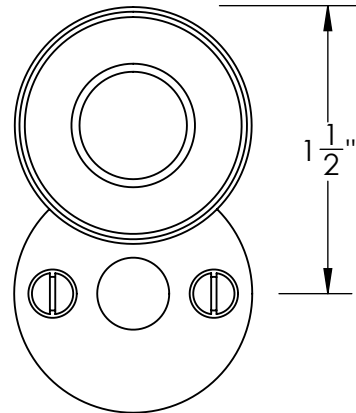

43565

#5 Screws

43566

#5 Screws

Merit Metal Products Inc.
242 Valley Road
Warrington, PA 18976
P 215-343-2500 F 215-343-4839

The information contained in this drawing is the sole intellectual property of Merit Metal Products. Any reproduction in part or as a whole without the written permission of Merit Metal Products is prohibited.

Unless Otherwise Specified:

Dimensions are in inches

All dimensions are from edge, theoretical sharp corner, or hole center.

	NAME	DATE
Drawn:	JHR	1/20/15

Comments:

TITLE: **Warrington Collection
Emergency Key Escutcheon
with Swivel Cover**

PART. NO.

43565 & 43566