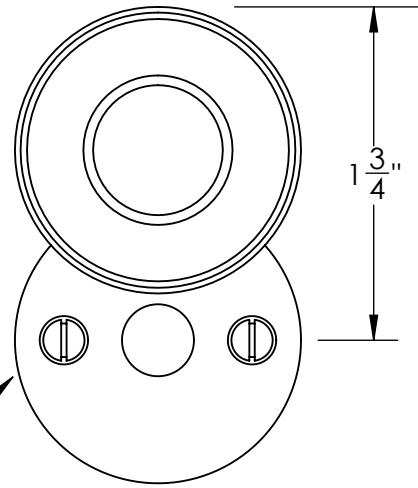

43565

#5 Screws

43566

#5 Screws

Merit Metal Products Inc.
242 Valley Road
Warrington, PA 18976
P 215-343-2500 F 215-343-4839

The information contained in this drawing is the sole intellectual property of Merit Metal Products. Any reproduction in part or as a whole without the written permission of Merit Metal Products is prohibited.

Unless Otherwise Specified:

Dimensions are in inches

All dimensions are from edge, theoretical sharp corner, or hole center.

	NAME	DATE
Drawn:	JHR	1/20/15

Comments:

TITLE: **Warrington Collection
Emergency Key Escutcheon
with Swivel Cover**

PART. NO.

43565 & 43566