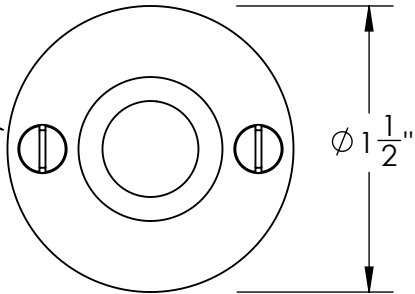

43560

#5 Screws

43561

#Screws

Merit Metal Products Inc.
242 Valley Road
Warrington, PA 18976
P 215-343-2500 F 215-343-4839

The information contained in this drawing is the sole intellectual property of Merit Metal Products. Any reproduction in part or as a whole without the written permission of Merit Metal Products is prohibited.

Unless Otherwise Specified:

Dimensions are in inches

All dimensions are from edge, theoretical sharp corner, or hole center.

	NAME	DATE
Drawn:	JHR	1/20/15

Comments:

TITLE: **Warrington Collection
Emergency Key
Escutcheon with Plug**

PART. NO.

43560 & 43561