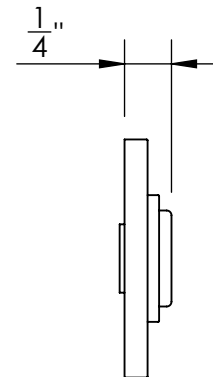

Merit Metal Products Inc.
242 Valley Road
Warrington, PA 18976
P 215-343-2500 F 215-343-4839

The information contained in this drawing is the sole intellectual property of Merit Metal Products. Any reproduction in part or as a whole without the written permission of Merit Metal Products is prohibited.

Unless Otherwise Specified:

Dimensions are in inches

All dimensions are from edge, theoretical sharp corner, or hole center.

	NAME	DATE
Drawn:	JHR	1/20/15

Comments:

TITLE: **Warrington Collection
Emergency Key
Escutcheon with Plug**

PART. NO.

43560 & 43561