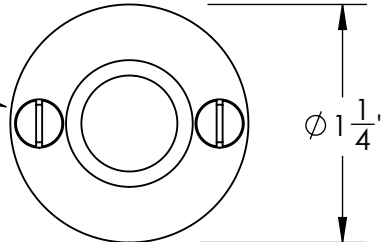

Merit Metal Products Inc.
242 Valley Road
Warrington, PA 18976
P 215-343-2500 F 215-343-4839

The information contained in this drawing is the sole intellectual property of Merit Metal Products. Any reproduction in part or as a whole without the written permission of Merit Metal Products is prohibited.

Unless Otherwise Specified:

Dimensions are in inches

All dimensions are from edge, theoretical sharp corner, or hole center.

	NAME	DATE
Drawn:	JHR	1/20/15

Comments:

TITLE: **Warrington Collection
Emergency Key
Escutcheon with Plug**

PART. NO.

43560 & 43561