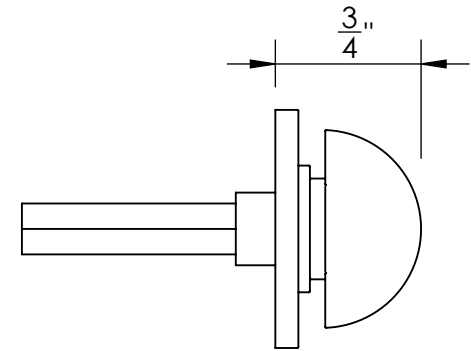

Merit Metal Products Inc.
242 Valley Road
Warrington, PA 18976
P 215-343-2500 F 215-343-4839

The information contained in this drawing is the sole intellectual property of Merit Metal Products. Any reproduction in part or as a whole without the written permission of Merit Metal Products is prohibited.

Unless Otherwise Specified:

Dimensions are in inches

All dimensions are from edge, theoretical sharp corner, or hole center.

	NAME	DATE
Drawn:	JHR	1/20/15

Comments:

TITLE: **Warrington Collection
Modern Thumbturn
with 3/16" Spindle**

PART. NO.
43556 & 43557