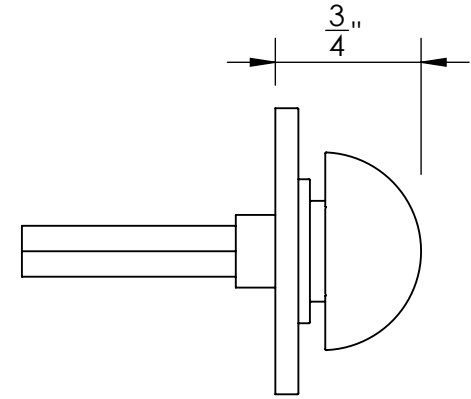

43556

#5 Screws

43557

#5 Screws

Merit Metal Products Inc.
242 Valley Road
Warrington, PA 18976
P 215-343-2500 F 215-343-4839

The information contained in this drawing is the sole intellectual property of Merit Metal Products. Any reproduction in part or as a whole without the written permission of Merit Metal Products is prohibited.

Unless Otherwise Specified:

Dimensions are in inches

All dimensions are from edge, theoretical sharp corner, or hole center.

	NAME	DATE
Drawn:	JHR	1/20/15

Comments:

TITLE: **Warrington Collection
Modern Thumbturn
with 3/16" Spindle**

PART. NO.
43556 & 43557