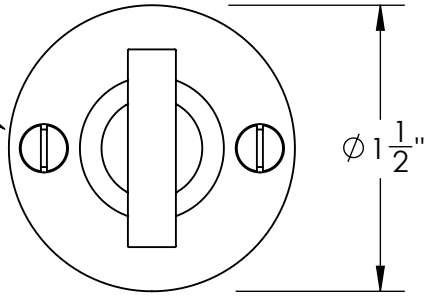

43556

#5 Screws

43557

#5 Screws

Merit Metal Products Inc.
242 Valley Road
Warrington, PA 18976
P 215-343-2500 F 215-343-4839

The information contained in this drawing is the sole intellectual property of Merit Metal Products. Any reproduction in part or as a whole without the written permission of Merit Metal Products is prohibited.

Unless Otherwise Specified:

Dimensions are in inches

All dimensions are from edge, theoretical sharp corner, or hole center.

	NAME	DATE
Drawn:	JHR	1/20/15

Comments:

TITLE: **Warrington Collection
Modern Thumbturn
with 3/16" Spindle**

PART. NO.
43556 & 43557