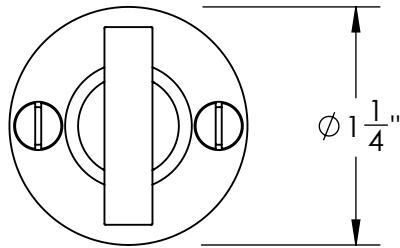

Merit Metal Products Inc.
242 Valley Road
Warrington, PA 18976
P 215-343-2500 F 215-343-4839

The information contained in this drawing is the sole intellectual property of Merit Metal Products. Any reproduction in part or as a whole without the written permission of Merit Metal Products is prohibited.

Unless Otherwise Specified:

Dimensions are in inches

All dimensions are from edge, theoretical sharp corner, or hole center.

	NAME	DATE
Drawn:	JHR	1/20/15

Comments:

TITLE: **Warrington Collection
Modern Thumbturn
with 3/16" Spindle**

PART. NO.
43556 & 43557