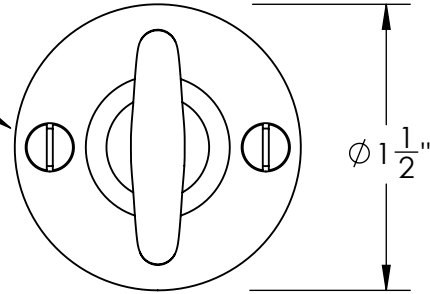

43550

#5 Screws

43551

#5 Screws

Merit Metal Products Inc.
242 Valley Road
Warrington, PA 18976
P 215-343-2500 F 215-343-4839

The information contained in this drawing is the sole intellectual property of Merit Metal Products. Any reproduction in part or as a whole without the written permission of Merit Metal Products is prohibited.

Unless Otherwise Specified:

Dimensions are in inches

All dimensions are from edge, theoretical sharp corner, or hole center.

	NAME	DATE
Drawn:	JHR	1/20/15

Comments:

TITLE: **Warrington Collection
Crescent Thumbturn
with 3/16" Spindle**

PART. NO.
43550 & 43551