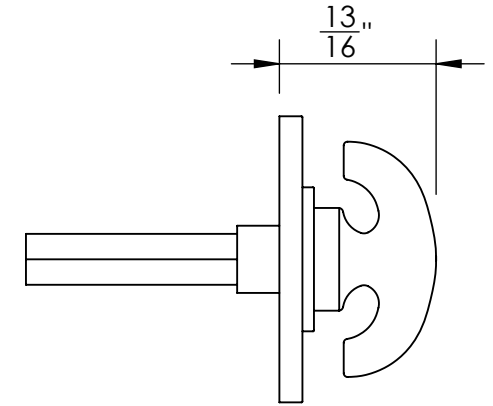

43550

#5 Screws

43551

#5 Screws

Merit Metal Products Inc.
242 Valley Road
Warrington, PA 18976
P 215-343-2500 F 215-343-4839

The information contained in this drawing is the sole intellectual property of Merit Metal Products. Any reproduction in part or as a whole without the written permission of Merit Metal Products is prohibited.

Unless Otherwise Specified:

Dimensions are in inches

All dimensions are from edge, theoretical sharp corner, or hole center.

	NAME	DATE
Drawn:	JHR	1/20/15

Comments:

TITLE: **Warrington Collection
Crescent Thumbturn
with 3/16" Spindle**

PART. NO.
43550 & 43551