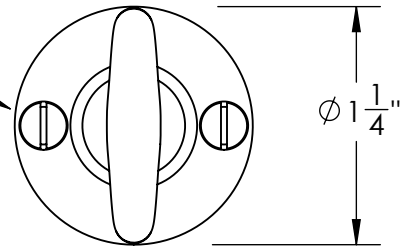

43550

#5 Screws

43551

#5 Screws

Merit Metal Products Inc.
242 Valley Road
Warrington, PA 18976
P 215-343-2500 F 215-343-4839

The information contained in this drawing is the sole intellectual property of Merit Metal Products. Any reproduction in part or as a whole without the written permission of Merit Metal Products is prohibited.

Unless Otherwise Specified:

Dimensions are in inches

All dimensions are from edge, theoretical sharp corner, or hole center.

	NAME	DATE
Drawn:	JHR	1/20/15

Comments:

TITLE: **Warrington Collection
Crescent Thumbturn
with 3/16" Spindle**

PART. NO.
43550 & 43551