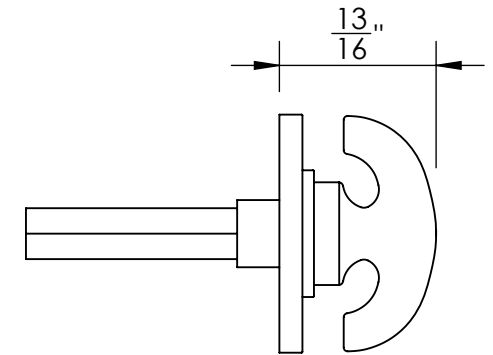

43550

#5 Screws

43551

#5 Screws

Merit Metal Products Inc.
242 Valley Road
Warrington, PA 18976
P 215-343-2500 F 215-343-4839

The information contained in this drawing is the sole intellectual property of Merit Metal Products. Any reproduction in part or as a whole without the written permission of Merit Metal Products is prohibited.

Unless Otherwise Specified:

Dimensions are in inches

All dimensions are from edge, theoretical sharp corner, or hole center.

	NAME	DATE
Drawn:	JHR	1/20/15

Comments:

TITLE: **Warrington Collection
Crescent Thumbturn
with 3/16" Spindle**

PART. NO.
43550 & 43551