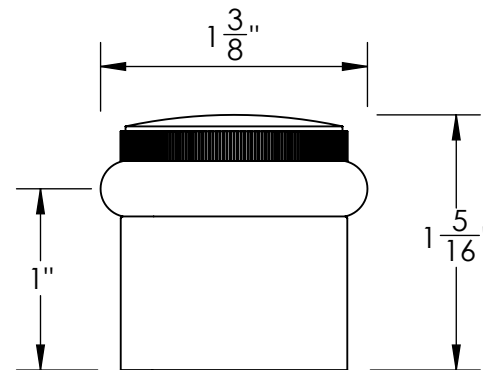

434-FDSM-1