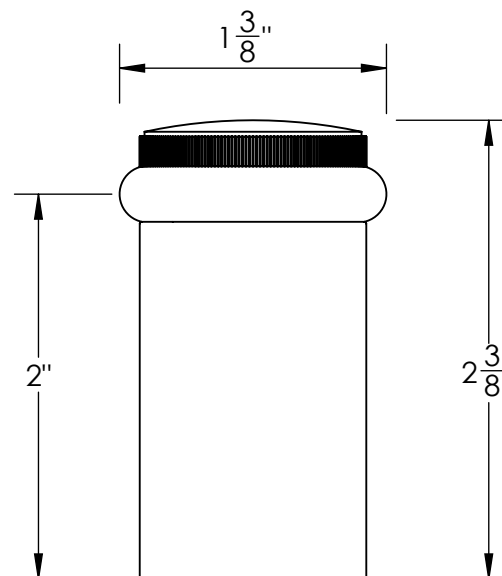

434-FDSM-2

Merit Metal Products Inc.
242 Valley Road
Warrington, PA 18976
P 215-343-2500 F 215-343-4839

The information contained in this drawing is the sole intellectual property of Merit Metal Products. Any reproduction in part or as a whole without the written permission of Merit Metal Products is prohibited.

Unless Otherwise Specified:

Dimensions are in inches

All dimensions are from edge, theoretical sharp corner, or hole center.

	NAME	DATE
Drawn:	JHR	1/20/15

Comments:

TITLE:	Warrington Collection Modern Door Stop
PART. NO.	434FDSM-1 & 434FDSM-2