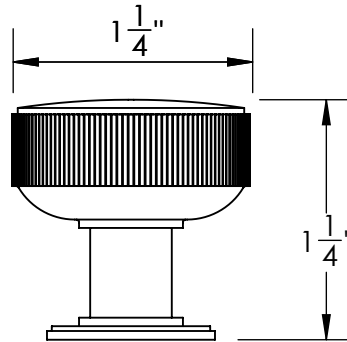

43470-1.25