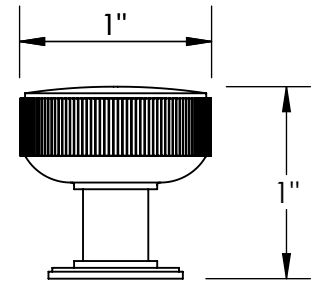

43470-1

Merit Metal Products Inc.
242 Valley Road
Warrington, PA 18976
P 215-343-2500 F 215-343-4839

The information contained in this drawing is the sole intellectual property of Merit Metal Products. Any reproduction in part or as a whole without the written permission of Merit Metal Products is prohibited.

Unless Otherwise Specified:

Dimensions are in inches

All dimensions are from edge, theoretical sharp corner, or hole center.

	NAME	DATE
Drawn:	JHR	1/20/15

Comments:

TITLE:
**Warrington Collection
Cabinet Knob**

PART. NO.
**43470-.75   43470-1
43470-1.25   43470-1.5**