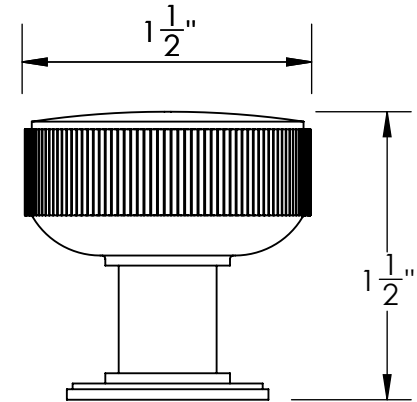

43470-1.5

Merit Metal Products Inc.
242 Valley Road
Warrington, PA 18976
P 215-343-2500 F 215-343-4839

The information contained in this drawing is the sole intellectual property of Merit Metal Products. Any reproduction in part or as a whole without the written permission of Merit Metal Products is prohibited.

Unless Otherwise Specified:

Dimensions are in inches

All dimensions are from edge, theoretical sharp corner, or hole center.

	NAME	DATE
Drawn:	JHR	1/20/15

Comments:

TITLE:
**Warrington Collection
Cabinet Knob**

PART. NO.
**43470-.75   43470-1
43470-1.25   43470-1.5**