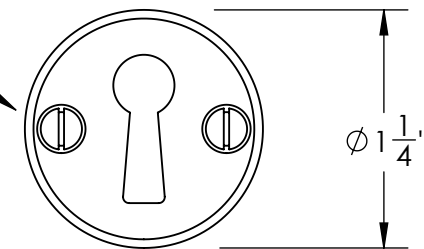

43468

#4 Screws

43469

#4 Screws

Merit Metal Products Inc.
242 Valley Road
Warrington, PA 18976
P 215-343-2500 F 215-343-4839

The information contained in this drawing is the sole intellectual property of Merit Metal Products. Any reproduction in part or as a whole without the written permission of Merit Metal Products is prohibited.

Unless Otherwise Specified:

Dimensions are in inches

All dimensions are from edge, theoretical sharp corner, or hole center.

	NAME	DATE
Drawn:	JHR	1/20/15

Comments:

TITLE:
**Warrington Collection
Bit Key Escutcheon**

PART. NO.
43468 & 43469