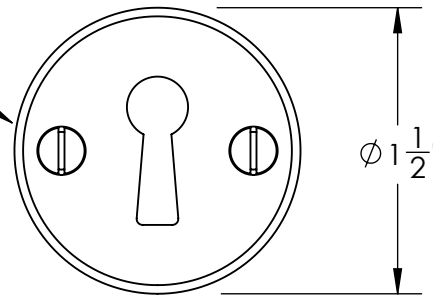

43468

#4 Screws

43469

#4 Screws

Merit Metal Products Inc.
242 Valley Road
Warrington, PA 18976
P 215-343-2500 F 215-343-4839

The information contained in this drawing is the sole intellectual property of Merit Metal Products. Any reproduction in part or as a whole without the written permission of Merit Metal Products is prohibited.

Unless Otherwise Specified:

Dimensions are in inches

All dimensions are from edge, theoretical sharp corner, or hole center.

	NAME	DATE
Drawn:	JHR	1/20/15

Comments:

TITLE:
**Warrington Collection
Bit Key Escutcheon**

PART. NO.
43468 & 43469