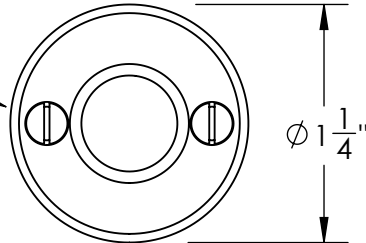

43460

#4 Screws

43461

#4 Screws

Merit Metal Products Inc.
242 Valley Road
Warrington, PA 18976
P 215-343-2500 F 215-343-4839

The information contained in this drawing is the sole intellectual property of Merit Metal Products. Any reproduction in part or as a whole without the written permission of Merit Metal Products is prohibited.

Unless Otherwise Specified:

Dimensions are in inches

All dimensions are from edge, theoretical sharp corner, or hole center.

	NAME	DATE
Drawn:	JHR	1/20/15

Comments:

TITLE: **Warrington Collection
Emergency Key
Escutcheon with Plug**

PART. NO.

43460 & 43461