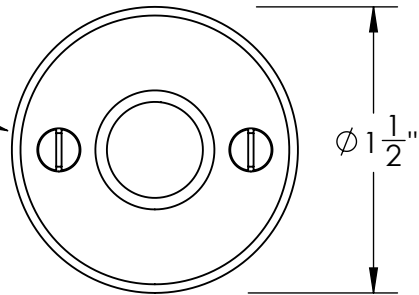

43460

#4 Screws

43461

#4 Screws

Merit Metal Products Inc.
242 Valley Road
Warrington, PA 18976
P 215-343-2500 F 215-343-4839

The information contained in this drawing is the sole intellectual property of Merit Metal Products. Any reproduction in part or as a whole without the written permission of Merit Metal Products is prohibited.

Unless Otherwise Specified:

Dimensions are in inches

All dimensions are from edge, theoretical sharp corner, or hole center.

	NAME	DATE
Drawn:	JHR	1/20/15

Comments:

TITLE: **Warrington Collection
Emergency Key
Escutcheon with Plug**

PART. NO.

43460 & 43461