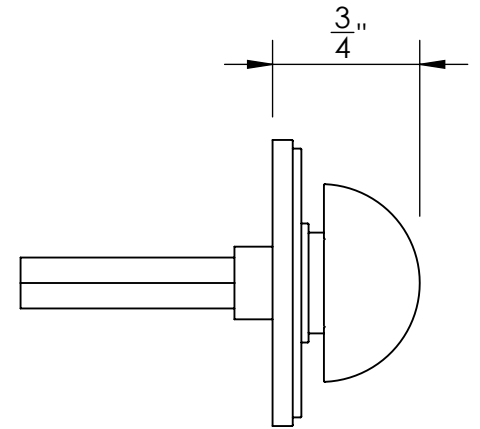

43456

#4 Screws

43457

#4 Screws

Merit Metal Products Inc.
242 Valley Road
Warrington, PA 18976
P 215-343-2500 F 215-343-4839

The information contained in this drawing is the sole intellectual property of Merit Metal Products. Any reproduction in part or as a whole without the written permission of Merit Metal Products is prohibited.

Unless Otherwise Specified:
Dimensions are in inches
All dimensions are from edge, theoretical sharp corner, or hole center.

	NAME	DATE
Drawn:	JHR	1/20/15

Comments:

TITLE: **Warrington Collection
Modern Thumbturn
with 3/16" Spindle**

PART. NO.
43456 & 43457