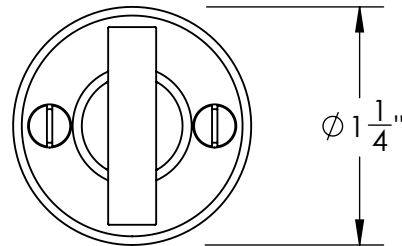

Merit Metal Products Inc.
242 Valley Road
Warrington, PA 18976
P 215-343-2500 F 215-343-4839

The information contained in this drawing is the sole intellectual property of Merit Metal Products. Any reproduction in part or as a whole without the written permission of Merit Metal Products is prohibited.

Unless Otherwise Specified:
Dimensions are in inches
All dimensions are from edge, theoretical sharp corner, or hole center.

	NAME	DATE
Drawn:	JHR	1/20/15

Comments:

TITLE: **Warrington Collection
Modern Thumbturn
with 3/16" Spindle**

PART. NO.
43456 & 43457