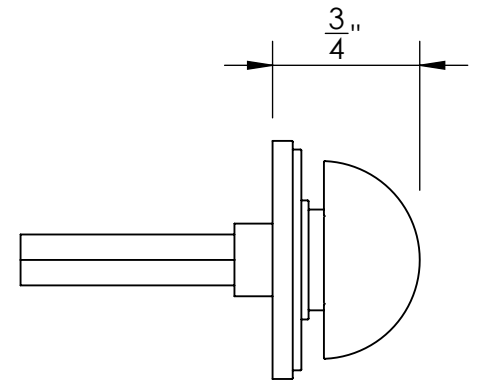

Merit Metal Products Inc.
242 Valley Road
Warrington, PA 18976
P 215-343-2500 F 215-343-4839

The information contained in this drawing is the sole intellectual property of Merit Metal Products. Any reproduction in part or as a whole without the written permission of Merit Metal Products is prohibited.

Unless Otherwise Specified:
Dimensions are in inches
All dimensions are from edge, theoretical sharp corner, or hole center.

	NAME	DATE
Drawn:	JHR	1/20/15

Comments:

TITLE: **Warrington Collection
Modern Thumbturn
with 3/16" Spindle**

PART. NO.
43456 & 43457