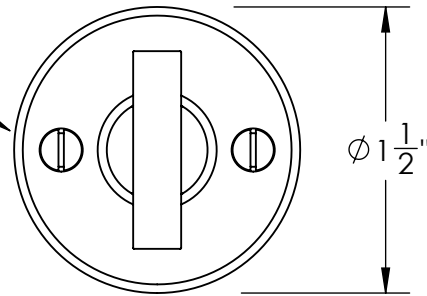

43456

#4 Screws

43457

#4 Screws

Merit Metal Products Inc.
242 Valley Road
Warrington, PA 18976
P 215-343-2500 F 215-343-4839

The information contained in this drawing is the sole intellectual property of Merit Metal Products. Any reproduction in part or as a whole without the written permission of Merit Metal Products is prohibited.

Unless Otherwise Specified:
Dimensions are in inches
All dimensions are from edge, theoretical sharp corner, or hole center.

	NAME	DATE
Drawn:	JHR	1/20/15

Comments:

TITLE: **Warrington Collection
Modern Thumbturn
with 3/16" Spindle**

PART. NO.
43456 & 43457