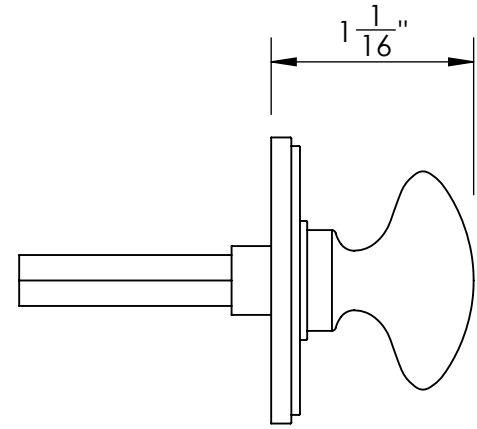

43452

#5 Screws

43453

#5 Screws

EST. 1876

Merit Metal Products Inc.
242 Valley Road
Warrington, PA 18976
P 215-343-2500 F 215-343-4839

The information contained in this drawing is the sole intellectual property of Merit Metal Products. Any reproduction in part or as a whole without the written permission of Merit Metal Products is prohibited.

Unless Otherwise Specified:

Dimensions are in inches

All dimensions are from edge, theoretical sharp corner, or hole center.

	NAME	DATE
Drawn:	JHR	1/20/15

Comments:

TITLE: **Warrington Collection
Oval Thumbturn
with 3/16" Spindle**

PART. NO.
43452 & 43453