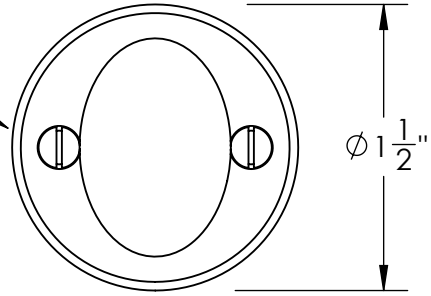

43452

#5 Screws

43453

#5 Screws

EST. 1876

Merit Metal Products Inc.
242 Valley Road
Warrington, PA 18976
P 215-343-2500 F 215-343-4839

The information contained in this drawing is the sole intellectual property of Merit Metal Products. Any reproduction in part or as a whole without the written permission of Merit Metal Products is prohibited.

Unless Otherwise Specified:

Dimensions are in inches

All dimensions are from edge, theoretical sharp corner, or hole center.

	NAME	DATE
Drawn:	JHR	1/20/15

Comments:

TITLE: **Warrington Collection
Oval Thumbturn
with 3/16" Spindle**

PART. NO.
43452 & 43453