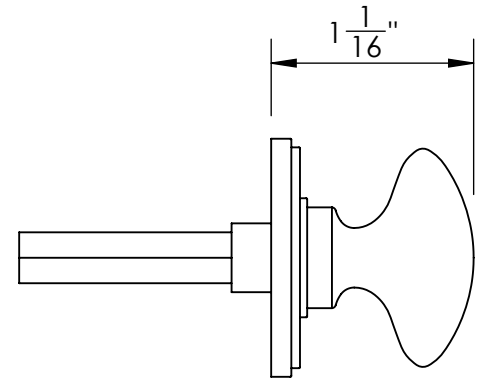

43452

#5 Screws

43453

#5 Screws

EST. 1876

Merit Metal Products Inc.
242 Valley Road
Warrington, PA 18976
P 215-343-2500 F 215-343-4839

The information contained in this drawing is the sole intellectual property of Merit Metal Products. Any reproduction in part or as a whole without the written permission of Merit Metal Products is prohibited.

Unless Otherwise Specified:

Dimensions are in inches

All dimensions are from edge, theoretical sharp corner, or hole center.

	NAME	DATE
Drawn:	JHR	1/20/15

Comments:

TITLE: **Warrington Collection
Oval Thumbturn
with 3/16" Spindle**

PART. NO.
43452 & 43453