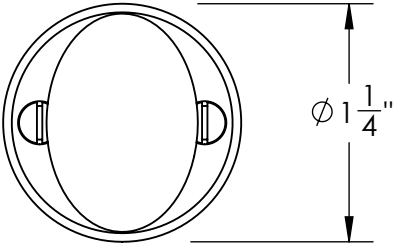

EST. 1876

Merit Metal Products Inc.
242 Valley Road
Warrington, PA 18976
P 215-343-2500 F 215-343-4839

The information contained in this drawing is the sole intellectual property of Merit Metal Products. Any reproduction in part or as a whole without the written permission of Merit Metal Products is prohibited.

Unless Otherwise Specified:

Dimensions are in inches

All dimensions are from edge, theoretical sharp corner, or hole center.

	NAME	DATE
Drawn:	JHR	1/20/15

Comments:

TITLE: **Warrington Collection
Oval Thumbturn
with 3/16" Spindle**

PART. NO.
43452 & 43453