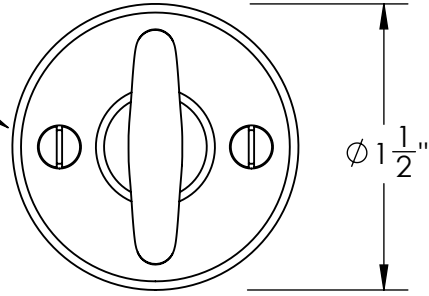

43450

#4 Screws

43451

#4 Screws

Merit Metal Products Inc.
242 Valley Road
Warrington, PA 18976
P 215-343-2500 F 215-343-4839

The information contained in this drawing is the sole intellectual property of Merit Metal Products. Any reproduction in part or as a whole without the written permission of Merit Metal Products is prohibited.

Unless Otherwise Specified:

Dimensions are in inches

All dimensions are from edge, theoretical sharp corner, or hole center.

	NAME	DATE
Drawn:	JHR	1/20/15

Comments:

TITLE: **Warrington Collection
Crescent Thumbturn
with 3/16" Spindle**

PART. NO.
43450 & 43451