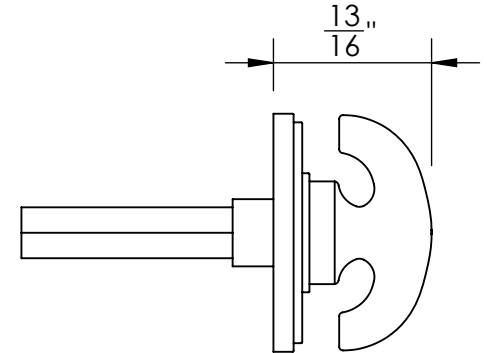

43450

#4 Screws

43451

#4 Screws

Merit Metal Products Inc.
242 Valley Road
Warrington, PA 18976
P 215-343-2500 F 215-343-4839

The information contained in this drawing is the sole intellectual property of Merit Metal Products. Any reproduction in part or as a whole without the written permission of Merit Metal Products is prohibited.

Unless Otherwise Specified:

Dimensions are in inches

All dimensions are from edge, theoretical sharp corner, or hole center.

	NAME	DATE
Drawn:	JHR	1/20/15

Comments:

TITLE: **Warrington Collection
Crescent Thumbturn
with 3/16" Spindle**