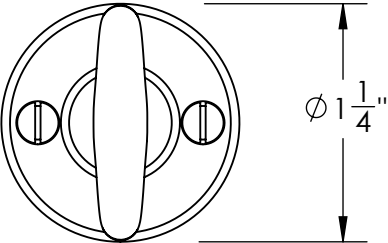

Merit Metal Products Inc.
242 Valley Road
Warrington, PA 18976
P 215-343-2500 F 215-343-4839

The information contained in this drawing is the sole intellectual property of Merit Metal Products. Any reproduction in part or as a whole without the written permission of Merit Metal Products is prohibited.

Unless Otherwise Specified:

Dimensions are in inches

All dimensions are from edge, theoretical sharp corner, or hole center.

	NAME	DATE
Drawn:	JHR	1/20/15

Comments:

TITLE: **Warrington Collection
Crescent Thumbturn
with 3/16" Spindle**

PART. NO.
43450 & 43451