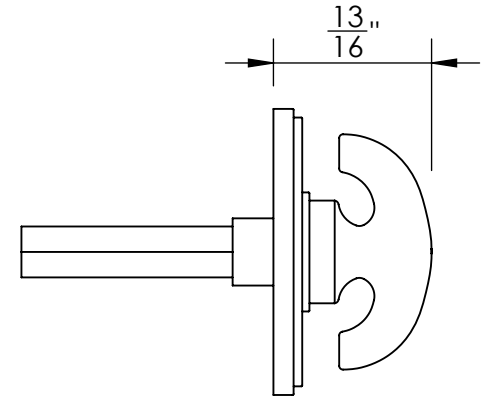

43450

#4 Screws

43451

#4 Screws

Merit Metal Products Inc.
242 Valley Road
Warrington, PA 18976
P 215-343-2500 F 215-343-4839

The information contained in this drawing is the sole intellectual property of Merit Metal Products. Any reproduction in part or as a whole without the written permission of Merit Metal Products is prohibited.

Unless Otherwise Specified:

Dimensions are in inches

All dimensions are from edge, theoretical sharp corner, or hole center.

	NAME	DATE
Drawn:	JHR	1/20/15

Comments:

TITLE: **Warrington Collection
Crescent Thumbturn
with 3/16" Spindle**

PART. NO.
43450 & 43451