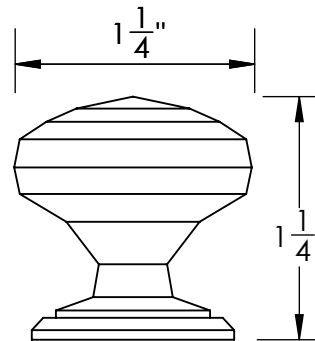

43370-1.25