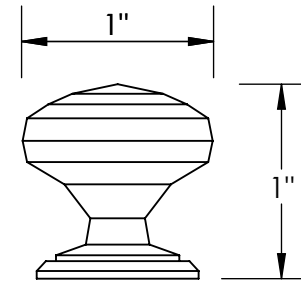

43370-1

Merit Metal Products Inc.
242 Valley Road
Warrington, PA 18976
P 215-343-2500 F 215-343-4839

The information contained in this drawing is the sole intellectual property of Merit Metal Products. Any reproduction in part or as a whole without the written permission of Merit Metal Products is prohibited.

Unless Otherwise Specified:

Dimensions are in inches

All dimensions are from edge, theoretical sharp corner, or hole center.

	NAME	DATE
Drawn:	JHR	1/20/15

Comments:

TITLE:

**Warrington Collection
Cabinet Knob**

PART. NO.

**43370-.75   43370-1
43370-1.25   43370-1.5**