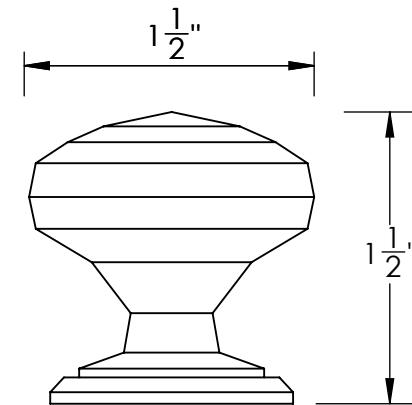

43370-1.5

Merit Metal Products Inc.
242 Valley Road
Warrington, PA 18976
P 215-343-2500 F 215-343-4839

The information contained in this drawing is the sole intellectual property of Merit Metal Products. Any reproduction in part or as a whole without the written permission of Merit Metal Products is prohibited.

Unless Otherwise Specified:

Dimensions are in inches

All dimensions are from edge, theoretical sharp corner, or hole center.

	NAME	DATE
Drawn:	JHR	1/20/15

Comments:

TITLE:

**Warrington Collection
Cabinet Knob**

PART. NO.

**43370-.75   43370-1
43370-1.25   43370-1.5**