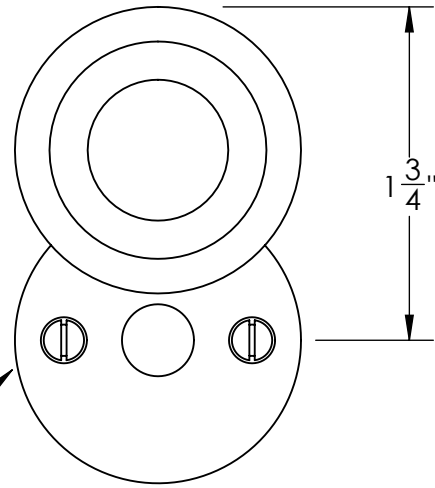

43365

#5 Screws

43366

#5 Screws

Merit Metal Products Inc.
242 Valley Road
Warrington, PA 18976
P 215-343-2500 F 215-343-4839

The information contained in this drawing is the sole intellectual property of Merit Metal Products. Any reproduction in part or as a whole without the written permission of Merit Metal Products is prohibited.

Unless Otherwise Specified:

Dimensions are in inches

All dimensions are from edge, theoretical sharp corner, or hole center.

	NAME	DATE
Drawn:	JHR	1/20/15

Comments:

TITLE: **Warrington Collection
Emergency Key Escutcheon
with Swivel Cover**

PART. NO.

43365 & 43366