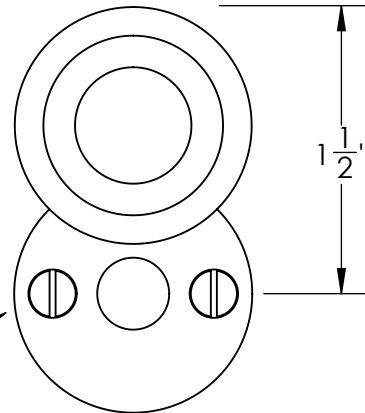

Merit Metal Products Inc.
242 Valley Road
Warrington, PA 18976
P 215-343-2500 F 215-343-4839

The information contained in this drawing is the sole intellectual property of Merit Metal Products. Any reproduction in part or as a whole without the written permission of Merit Metal Products is prohibited.

Unless Otherwise Specified:

Dimensions are in inches

All dimensions are from edge, theoretical sharp corner, or hole center.

	NAME	DATE
Drawn:	JHR	1/20/15

Comments:

TITLE: **Warrington Collection
Emergency Key Escutcheon
with Swivel Cover**

PART. NO.

43365 & 43366