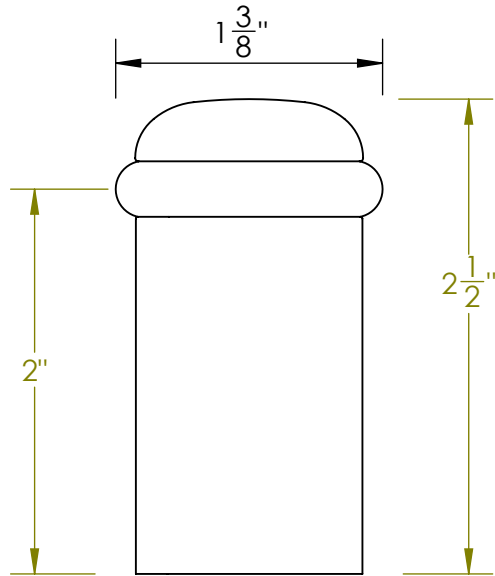

432FDSM-1

432FDSM-2

Merit Metal Products Inc.
242 Valley Road
Warrington, PA 18976
P 215-343-2500 F 215-343-4839

The information contained in this drawing is the sole intellectual property of Merit Metal Products. Any reproduction in part or as a whole without the written permission of Merit Metal Products is prohibited.

Unless Otherwise Specified:

Dimensions are in inches

All dimensions are from edge, theoretical sharp corner, or hole center.

	NAME	DATE
Drawn:	JHR	1/20/15

Comments:

TITLE:
Warrington Collection Door Stop

PART. NO.
432FDSM-1 & 432FDSM-2