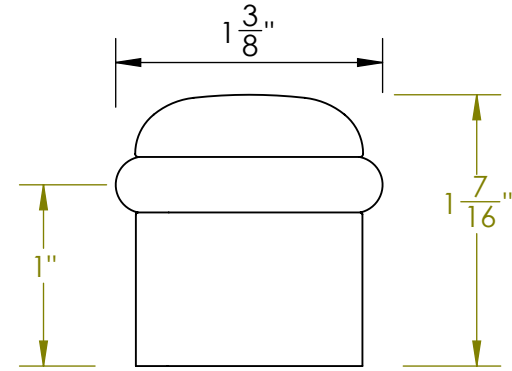

432FDSM-1

432FDSM-2

Merit Metal Products Inc.
242 Valley Road
Warrington, PA 18976
P 215-343-2500 F 215-343-4839

The information contained in this drawing is the sole intellectual property of Merit Metal Products. Any reproduction in part or as a whole without the written permission of Merit Metal Products is prohibited.

Unless Otherwise Specified:

Dimensions are in inches

All dimensions are from edge, theoretical sharp corner, or hole center.

	NAME	DATE
Drawn:	JHR	1/20/15

Comments:

TITLE:
Warrington Collection Door Stop

PART. NO.
432FDSM-1 & 432FDSM-2