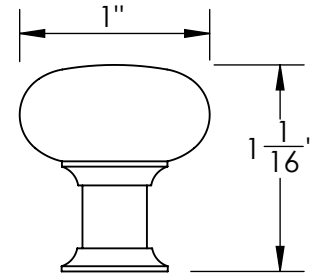

43270-1

Merit Metal Products Inc.
242 Valley Road
Warrington, PA 18976
P 215-343-2500 F 215-343-4839

The information contained in this drawing is the sole intellectual property of Merit Metal Products. Any reproduction in part or as a whole without the written permission of Merit Metal Products is prohibited.

Unless Otherwise Specified:

Dimensions are in inches

All dimensions are from edge, theoretical sharp corner, or hole center.

	NAME	DATE
Drawn:	JHR	1/20/15

Comments:

TITLE:

**Warrington Collection
Cabinet Knob**

PART. NO.

**43270-.75   43270-1
43270-1.25   43270-1.5**