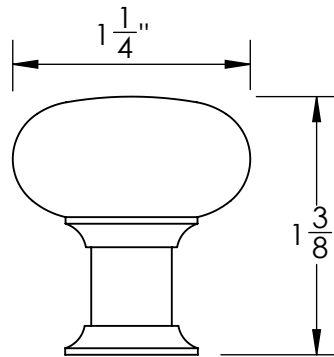

43270-1.25