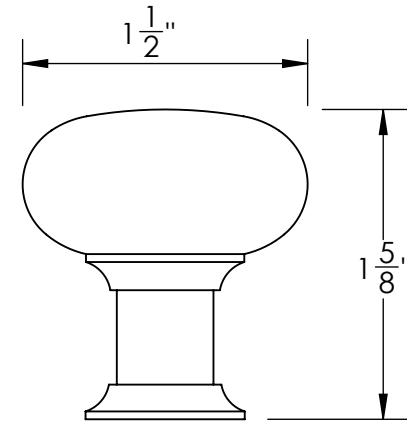

43270-1.5

Merit Metal Products Inc.
242 Valley Road
Warrington, PA 18976
P 215-343-2500 F 215-343-4839

The information contained in this drawing is the sole intellectual property of Merit Metal Products. Any reproduction in part or as a whole without the written permission of Merit Metal Products is prohibited.

Unless Otherwise Specified:

Dimensions are in inches

All dimensions are from edge, theoretical sharp corner, or hole center.

	NAME	DATE
Drawn:	JHR	1/20/15

Comments:

TITLE:

**Warrington Collection
Cabinet Knob**

PART. NO.

**43270-.75   43270-1
43270-1.25   43270-1.5**