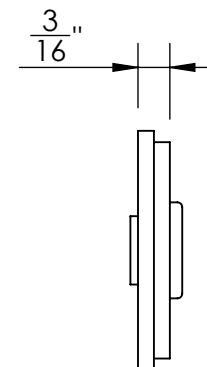

43261

#4 Screws

Merit Metal Products Inc.
242 Valley Road
Warrington, PA 18976
P 215-343-2500 F 215-343-4839

The information contained in this drawing is the sole intellectual property of Merit Metal Products. Any reproduction in part or as a whole without the written permission of Merit Metal Products is prohibited.

Unless Otherwise Specified:

Dimensions are in inches

All dimensions are from edge, theoretical sharp corner, or hole center.

	NAME	DATE
Drawn:	JHR	1/20/15

Comments:

TITLE: **Warrington Collection
Emergency Key
Escutcheon with Plug**

PART. NO.
43261