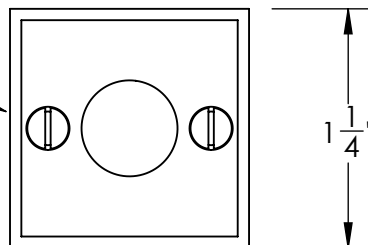

43261

#4 Screws

Merit Metal Products Inc.
242 Valley Road
Warrington, PA 18976
P 215-343-2500 F 215-343-4839

The information contained in this drawing is the sole intellectual property of Merit Metal Products. Any reproduction in part or as a whole without the written permission of Merit Metal Products is prohibited.

Unless Otherwise Specified:

Dimensions are in inches

All dimensions are from edge, theoretical sharp corner, or hole center.

	NAME	DATE
Drawn:	JHR	1/20/15

Comments:

TITLE: **Warrington Collection
Emergency Key
Escutcheon with Plug**

PART. NO.
43261