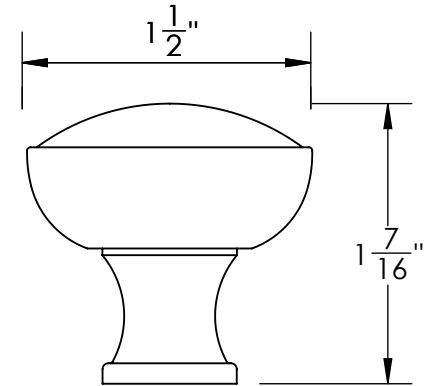

43170-1.5

Merit Metal Products Inc.
242 Valley Road
Warrington, PA 18976
P 215-343-2500 F 215-343-4839

The information contained in this drawing is the sole intellectual property of Merit Metal Products. Any reproduction in part or as a whole without the written permission of Merit Metal Products is prohibited.

Unless Otherwise Specified:

Dimensions are in inches

All dimensions are from edge, theoretical sharp corner, or hole center.

	NAME	DATE
Drawn:	JHR	1/20/15

Comments:

TITLE:

**Warrington Collection
Cabinet Knob**

PART. NO.

**43170-.75   43170-1
43170-1.25   43170-1.5**