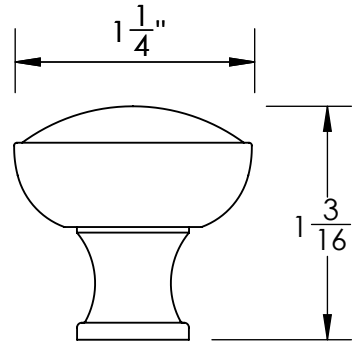

43170-1.25