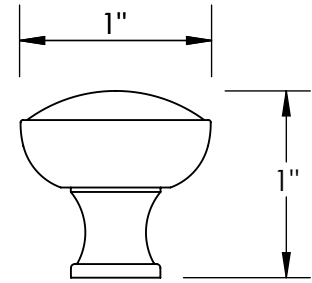

43170-1

Merit Metal Products Inc.
242 Valley Road
Warrington, PA 18976
P 215-343-2500 F 215-343-4839

The information contained in this drawing is the sole intellectual property of Merit Metal Products. Any reproduction in part or as a whole without the written permission of Merit Metal Products is prohibited.

Unless Otherwise Specified:

Dimensions are in inches

All dimensions are from edge, theoretical sharp corner, or hole center.

	NAME	DATE
Drawn:	JHR	1/20/15

Comments:

TITLE:

**Warrington Collection
Cabinet Knob**

PART. NO.

**43170-.75   43170-1
43170-1.25   43170-1.5**