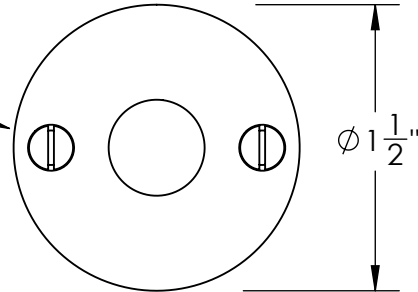

43160

#5 Screws

43161

#5 Screws

Merit Metal Products Inc.
242 Valley Road
Warrington, PA 18976
P 215-343-2500 F 215-343-4839

The information contained in this drawing is the sole intellectual property of Merit Metal Products. Any reproduction in part or as a whole without the written permission of Merit Metal Products is prohibited.

Unless Otherwise Specified:

Dimensions are in inches

All dimensions are from edge, theoretical sharp corner, or hole center.

	NAME	DATE
Drawn:	JHR	1/20/15

Comments:

TITLE: **Warrington Collection
Emergency Key
Escutcheon with Plug**

PART. NO.

43160 & 43061