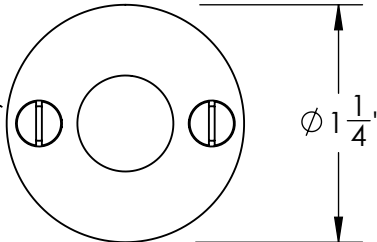

Merit Metal Products Inc.
242 Valley Road
Warrington, PA 18976
P 215-343-2500 F 215-343-4839

The information contained in this drawing is the sole intellectual property of Merit Metal Products. Any reproduction in part or as a whole without the written permission of Merit Metal Products is prohibited.

Unless Otherwise Specified:

Dimensions are in inches

All dimensions are from edge, theoretical sharp corner, or hole center.

	NAME	DATE
Drawn:	JHR	1/20/15

Comments:

TITLE: **Warrington Collection
Emergency Key
Escutcheon with Plug**

PART. NO.

43160 & 43061