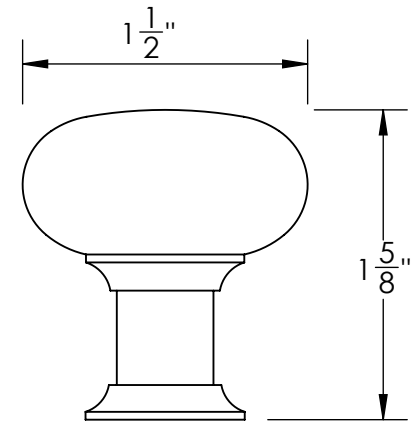

43070-1.5

Merit Metal Products Inc.
242 Valley Road
Warrington, PA 18976
P 215-343-2500 F 215-343-4839

The information contained in this drawing is the sole intellectual property of Merit Metal Products. Any reproduction in part or as a whole without the written permission of Merit Metal Products is prohibited.

Unless Otherwise Specified:

Dimensions are in inches

All dimensions are from edge, theoretical sharp corner, or hole center.

	NAME	DATE
Drawn:	JHR	1/20/15

Comments:

TITLE:
**Warrington Collection
Cabinet Knob**

PART. NO.
**43070-.75   43070-1
43070-1.25   43070-1.5**