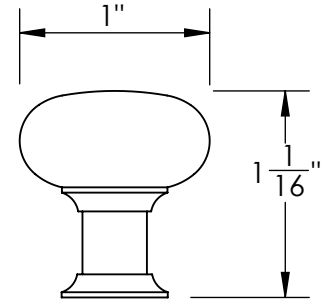

43070-1

Merit Metal Products Inc.
242 Valley Road
Warrington, PA 18976
P 215-343-2500 F 215-343-4839

The information contained in this drawing is the sole intellectual property of Merit Metal Products. Any reproduction in part or as a whole without the written permission of Merit Metal Products is prohibited.

Unless Otherwise Specified:

Dimensions are in inches

All dimensions are from edge, theoretical sharp corner, or hole center.

	NAME	DATE
Drawn:	JHR	1/20/15

Comments:

TITLE:
**Warrington Collection
Cabinet Knob**

PART. NO.
**43070-.75   43070-1
43070-1.25   43070-1.5**