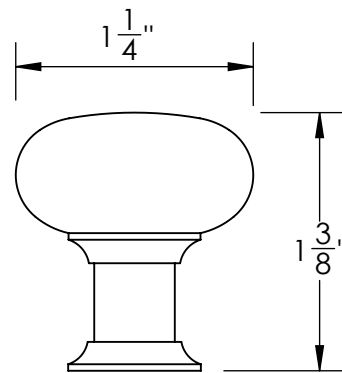

43070-1.25