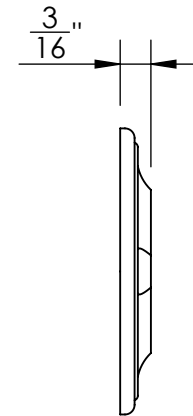

43068

#5 Screws

43069

#5 Screws

Merit Metal Products Inc.
242 Valley Road
Warrington, PA 18976
P 215-343-2500 F 215-343-4839

The information contained in this drawing is the sole intellectual property of Merit Metal Products. Any reproduction in part or as a whole without the written permission of Merit Metal Products is prohibited.

Unless Otherwise Specified:

Dimensions are in inches

All dimensions are from edge, theoretical sharp corner, or hole center.

	NAME	DATE
Drawn:	JHR	1/20/15

Comments:

TITLE:
**Warrington Collection
Bit Key Escutcheon**

PART. NO.
43068 & 43069