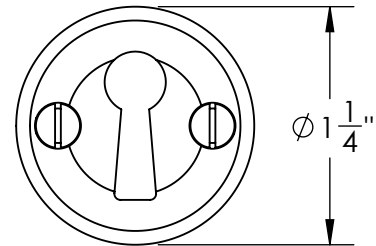

Merit Metal Products Inc.
242 Valley Road
Warrington, PA 18976
P 215-343-2500 F 215-343-4839

The information contained in this drawing is the sole intellectual property of Merit Metal Products. Any reproduction in part or as a whole without the written permission of Merit Metal Products is prohibited.

Unless Otherwise Specified:

Dimensions are in inches

All dimensions are from edge, theoretical sharp corner, or hole center.

	NAME	DATE
Drawn:	JHR	1/20/15

Comments:

TITLE:
**Warrington Collection
Bit Key Escutcheon**

PART. NO.
43068 & 43069