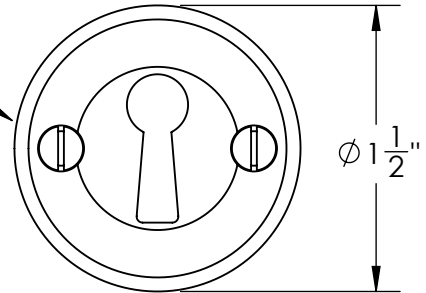

43068

#5 Screws

43069

#5 Screws

Merit Metal Products Inc.
242 Valley Road
Warrington, PA 18976
P 215-343-2500 F 215-343-4839

The information contained in this drawing is the sole intellectual property of Merit Metal Products. Any reproduction in part or as a whole without the written permission of Merit Metal Products is prohibited.

Unless Otherwise Specified:

Dimensions are in inches

All dimensions are from edge, theoretical sharp corner, or hole center.

	NAME	DATE
Drawn:	JHR	1/20/15

Comments:

TITLE:
**Warrington Collection
Bit Key Escutcheon**

PART. NO.
43068 & 43069