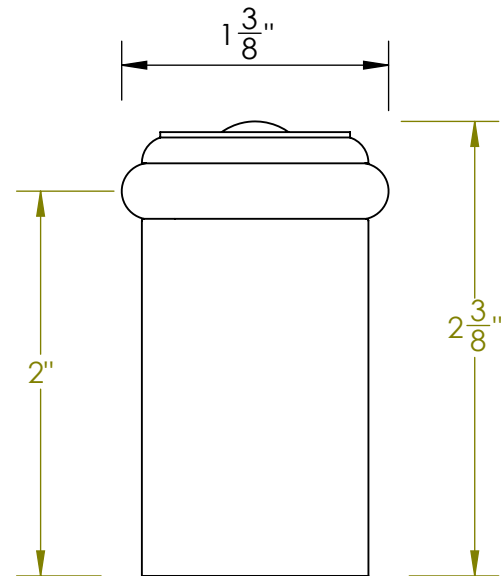

429FDSM-1

429FDSM-2

Merit Metal Products Inc.
242 Valley Road
Warrington, PA 18976
P 215-343-2500 F 215-343-4839

The information contained in this drawing is the sole intellectual property of Merit Metal Products. Any reproduction in part or as a whole without the written permission of Merit Metal Products is prohibited.

Unless Otherwise Specified:

Dimensions are in inches

All dimensions are from edge, theoretical sharp corner, or hole center.

	NAME	DATE
Drawn:	JHR	1/20/15
Comments:		

TITLE:
**Warrington Collection
Door Stop**

PART. NO.
429FDSM-1 & 429FDSM-2