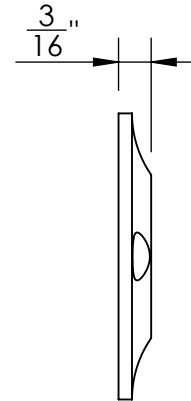

42968

#5 Screws

Ø 1 1/2"

3/16"

42969

#5 Screws

Ø 1 1/4"

1/8"

Unless Otherwise Specified:

Dimensions are in inches

All dimensions are from edge, theoretical sharp corner, or hole center.

	NAME	DATE
Drawn:	JHR	1/20/15

Comments:

TITLE:

**Warrington Collection
Bit Key Escutcheon**

PART. NO.

42968 & 42969