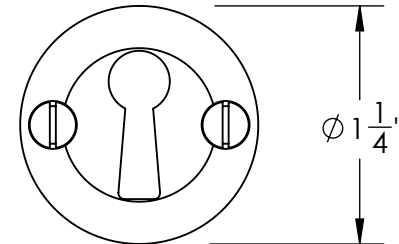

42968

#5 Screws

Ø 1 1/2"

3/16"

42969

#5 Screws

Ø 1 1/4"

1/8"

Unless Otherwise Specified:

Dimensions are in inches

All dimensions are from edge, theoretical sharp corner, or hole center.

	NAME	DATE
Drawn:	JHR	1/20/15

Comments:

TITLE:

**Warrington Collection
Bit Key Escutcheon**