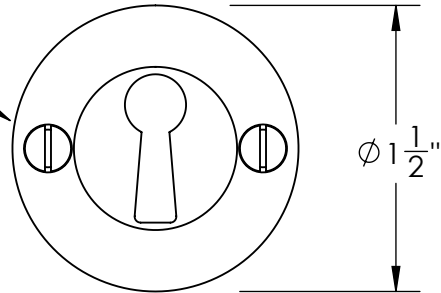

42968

#5 Screws

Ø 1 1/2"

3/16"

42969

#5 Screws

Ø 1 1/4"

1/8"

Unless Otherwise Specified:

Dimensions are in inches

All dimensions are from edge, theoretical sharp corner, or hole center.

	NAME	DATE
Drawn:	JHR	1/20/15

Comments:

TITLE:

**Warrington Collection
Bit Key Escutcheon**