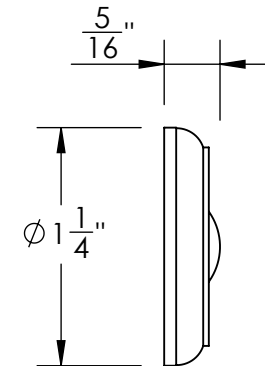

Merit Metal Products Inc.
242 Valley Road
Warrington, PA 18976
P 215-343-2500 F 215-343-4839

The information contained in this drawing is the sole intellectual property of Merit Metal Products. Any reproduction in part or as a whole without the written permission of Merit Metal Products is prohibited.

Unless Otherwise Specified:

Dimensions are in inches

All dimensions are from edge, theoretical sharp corner, or hole center.

	NAME	DATE
Drawn:	JHR	1/20/15

Comments:

TITLE: **Warrington Collection
Emergency Key Escutcheon
with Swivel Cover**

PART. NO.

42965 & 42966