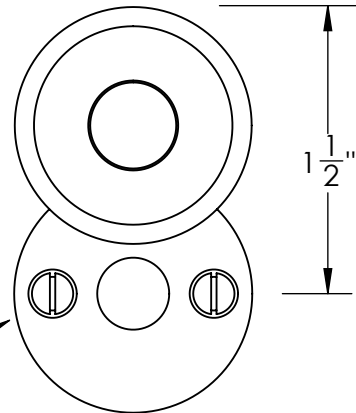

42965

#5 Screws

42966

#5 Screws

Merit Metal Products Inc.  
242 Valley Road  
Warrington, PA 18976  
P 215-343-2500 F 215-343-4839

The information contained in this drawing is the sole intellectual property of Merit Metal Products. Any reproduction in part or as a whole without the written permission of Merit Metal Products is prohibited.

Unless Otherwise Specified:

Dimensions are in inches

All dimensions are from edge, theoretical sharp corner, or hole center.

	NAME	DATE
Drawn:	JHR	1/20/15

Comments:

TITLE: **Warrington Collection  
Emergency Key Escutcheon  
with Swivel Cover**

PART. NO.

**42965 & 42966**