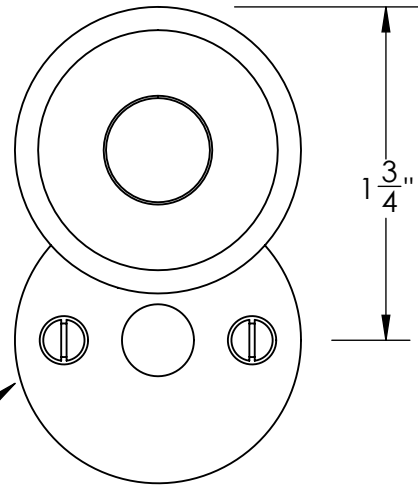

42965

#5 Screws

42966

#5 Screws

Merit Metal Products Inc.  
242 Valley Road  
Warrington, PA 18976  
P 215-343-2500 F 215-343-4839

The information contained in this drawing is the sole intellectual property of Merit Metal Products. Any reproduction in part or as a whole without the written permission of Merit Metal Products is prohibited.

Unless Otherwise Specified:

Dimensions are in inches

All dimensions are from edge, theoretical sharp corner, or hole center.

	NAME	DATE
Drawn:	JHR	1/20/15

Comments:

TITLE: **Warrington Collection  
Emergency Key Escutcheon  
with Swivel Cover**

PART. NO.

**42965 & 42966**