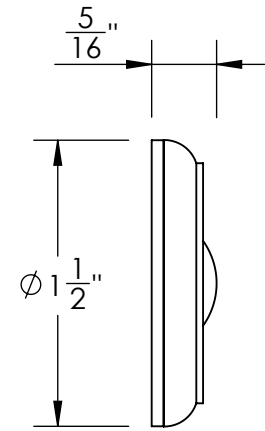

42965

#5 Screws

42966

#5 Screws

Merit Metal Products Inc.  
242 Valley Road  
Warrington, PA 18976  
P 215-343-2500 F 215-343-4839

The information contained in this drawing is the sole intellectual property of Merit Metal Products. Any reproduction in part or as a whole without the written permission of Merit Metal Products is prohibited.

Unless Otherwise Specified:

Dimensions are in inches

All dimensions are from edge, theoretical sharp corner, or hole center.

	NAME	DATE
Drawn:	JHR	1/20/15

Comments:

TITLE: **Warrington Collection  
Emergency Key Escutcheon  
with Swivel Cover**

PART. NO.

**42965 & 42966**