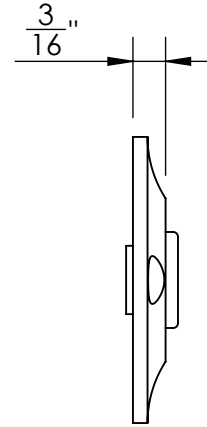

42960

#5 Screws

42961

#5 Screws

Merit Metal Products Inc.
242 Valley Road
Warrington, PA 18976
P 215-343-2500 F 215-343-4839

The information contained in this drawing is the sole intellectual property of Merit Metal Products. Any reproduction in part or as a whole without the written permission of Merit Metal Products is prohibited.

Unless Otherwise Specified:

Dimensions are in inches

All dimensions are from edge, theoretical sharp corner, or hole center.

	NAME	DATE
Drawn:	JHR	1/20/15

Comments:

TITLE: **Warrington Collection
Emergency Key
Escutcheon with Plug**

PART. NO.
42960 & 42961