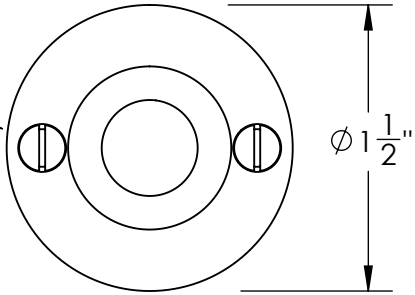

42960

#5 Screws

42961

#5 Screws

Merit Metal Products Inc.
242 Valley Road
Warrington, PA 18976
P 215-343-2500 F 215-343-4839

The information contained in this drawing is the sole intellectual property of Merit Metal Products. Any reproduction in part or as a whole without the written permission of Merit Metal Products is prohibited.

Unless Otherwise Specified:

Dimensions are in inches

All dimensions are from edge, theoretical sharp corner, or hole center.

	NAME	DATE
Drawn:	JHR	1/20/15

Comments:

TITLE: **Warrington Collection
Emergency Key
Escutcheon with Plug**

PART. NO.
42960 & 42961