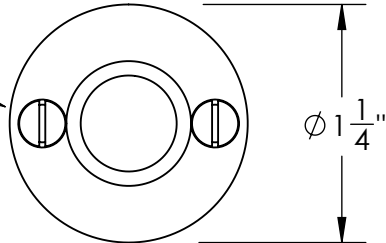

42960

#5 Screws

42961

#5 Screws

Merit Metal Products Inc.
242 Valley Road
Warrington, PA 18976
P 215-343-2500 F 215-343-4839

The information contained in this drawing is the sole intellectual property of Merit Metal Products. Any reproduction in part or as a whole without the written permission of Merit Metal Products is prohibited.

Unless Otherwise Specified:

Dimensions are in inches

All dimensions are from edge, theoretical sharp corner, or hole center.

	NAME	DATE
Drawn:	JHR	1/20/15

Comments:

TITLE: **Warrington Collection
Emergency Key
Escutcheon with Plug**

PART. NO.
42960 & 42961