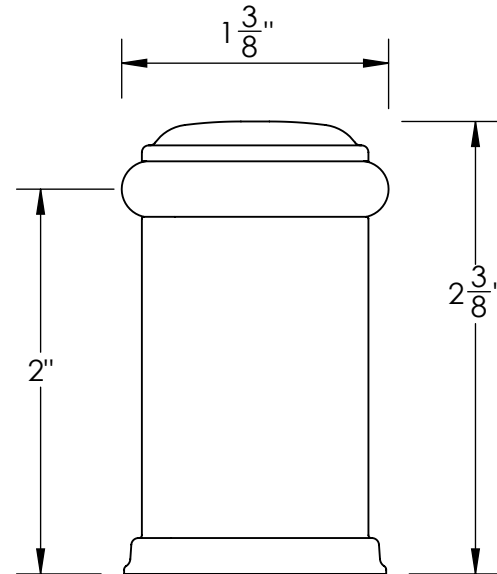

428FDS-1

428FDS-2

Merit Metal Products Inc.
242 Valley Road
Warrington, PA 18976
P 215-343-2500 F 215-343-4839

The information contained in this drawing is the sole intellectual property of Merit Metal Products. Any reproduction in part or as a whole without the written permission of Merit Metal Products is prohibited.

Unless Otherwise Specified:

Dimensions are in inches

All dimensions are from edge, theoretical sharp corner, or hole center.

	NAME	DATE
Drawn:	JHR	1/20/15
Comments:		

TITLE:
**Warrington Collection
Door Stop**

PART. NO.
428FDS-1 & 428FDS-2