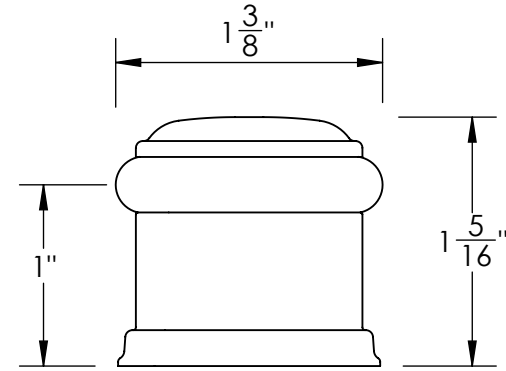

428FDS-1

428FDS-2

Merit Metal Products Inc.
242 Valley Road
Warrington, PA 18976
P 215-343-2500 F 215-343-4839

The information contained in this drawing is the sole intellectual property of Merit Metal Products. Any reproduction in part or as a whole without the written permission of Merit Metal Products is prohibited.

Unless Otherwise Specified:

Dimensions are in inches

All dimensions are from edge, theoretical sharp corner, or hole center.

	NAME	DATE
Drawn:	JHR	1/20/15
Comments:		

TITLE:
**Warrington Collection
Door Stop**

PART. NO.
428FDS-1 & 428FDS-2