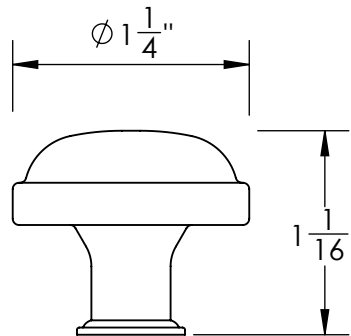

42870-1.25