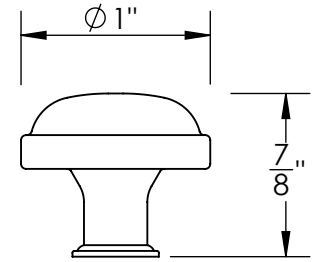

42870-1

Merit Metal Products Inc.
242 Valley Road
Warrington, PA 18976
P 215-343-2500 F 215-343-4839

The information contained in this drawing is the sole intellectual property of Merit Metal Products. Any reproduction in part or as a whole without the written permission of Merit Metal Products is prohibited.

Unless Otherwise Specified:

Dimensions are in inches

All dimensions are from edge, theoretical sharp corner, or hole center.

	NAME	DATE
Drawn:	JHR	1/20/15

Comments:

TITLE:
**Warrington Collection
Cabinet Knob**

PART. NO.
**42870-.75   42870-1
42870-1.25   42870-1.5**