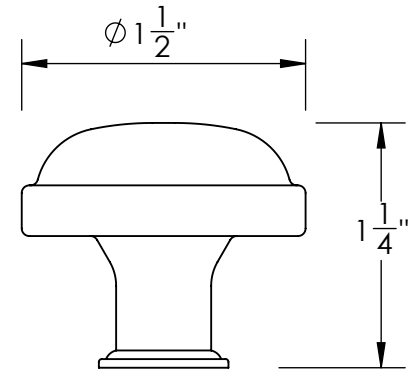

42870-1.5

Merit Metal Products Inc.
242 Valley Road
Warrington, PA 18976
P 215-343-2500 F 215-343-4839

The information contained in this drawing is the sole intellectual property of Merit Metal Products. Any reproduction in part or as a whole without the written permission of Merit Metal Products is prohibited.

Unless Otherwise Specified:

Dimensions are in inches

All dimensions are from edge, theoretical sharp corner, or hole center.

	NAME	DATE
Drawn:	JHR	1/20/15

Comments:

TITLE:
**Warrington Collection
Cabinet Knob**

PART. NO.
**42870-.75   42870-1
42870-1.25   42870-1.5**