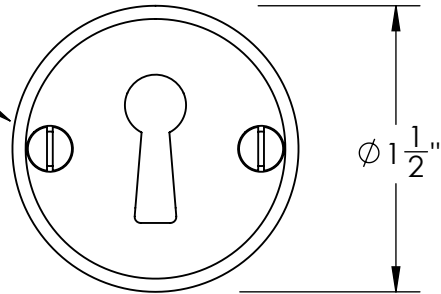

42868

#5 Screws

42869

#5 Screws

Merit Metal Products Inc.
242 Valley Road
Warrington, PA 18976
P 215-343-2500 F 215-343-4839

The information contained in this drawing is the sole intellectual property of Merit Metal Products. Any reproduction in part or as a whole without the written permission of Merit Metal Products is prohibited.

Unless Otherwise Specified:

Dimensions are in inches

All dimensions are from edge, theoretical sharp corner, or hole center.

	NAME	DATE
Drawn:	JHR	1/20/15

Comments:

TITLE:
**Warrington Collection
Bit Key Escutcheon**

PART. NO.
42868 & 42869