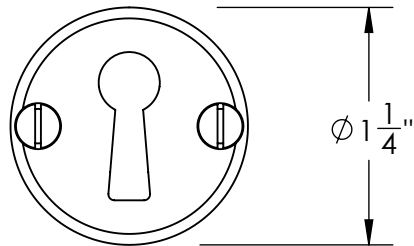

Merit Metal Products Inc.
242 Valley Road
Warrington, PA 18976
P 215-343-2500 F 215-343-4839

The information contained in this drawing is the sole intellectual property of Merit Metal Products. Any reproduction in part or as a whole without the written permission of Merit Metal Products is prohibited.

Unless Otherwise Specified:

Dimensions are in inches

All dimensions are from edge, theoretical sharp corner, or hole center.

	NAME	DATE
Drawn:	JHR	1/20/15

Comments:

TITLE:
**Warrington Collection
Bit Key Escutcheon**

PART. NO.
42868 & 42869