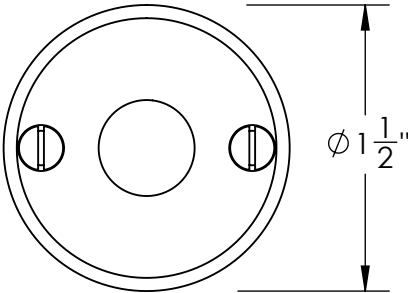

42860

#5 Screws

42861

#5 Screws

Merit Metal Products Inc.
242 Valley Road
Warrington, PA 18976
P 215-343-2500 F 215-343-4839

The information contained in this drawing is the sole intellectual property of Merit Metal Products. Any reproduction in part or as a whole without the written permission of Merit Metal Products is prohibited.

Unless Otherwise Specified:

Dimensions are in inches

All dimensions are from edge, theoretical sharp corner, or hole center.

	NAME	DATE
Drawn:	JHR	1/20/15

Comments:

TITLE: **Warrington Collection
Emergency Key
Escutcheon with Plug**

PART. NO.

42860 & 42861