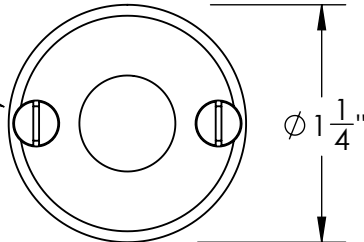

42860

#5 Screws

42861

#5 Screws

Merit Metal Products Inc.
242 Valley Road
Warrington, PA 18976
P 215-343-2500 F 215-343-4839

The information contained in this drawing is the sole intellectual property of Merit Metal Products. Any reproduction in part or as a whole without the written permission of Merit Metal Products is prohibited.

Unless Otherwise Specified:

Dimensions are in inches

All dimensions are from edge, theoretical sharp corner, or hole center.

	NAME	DATE
Drawn:	JHR	1/20/15

Comments:

TITLE: **Warrington Collection
Emergency Key
Escutcheon with Plug**

PART. NO.

42860 & 42861