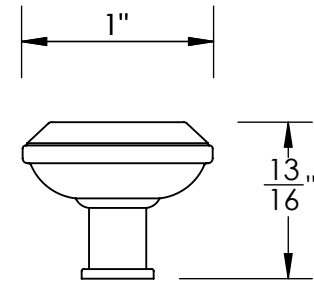

42770-1

Merit Metal Products Inc.
242 Valley Road
Warrington, PA 18976
P 215-343-2500 F 215-343-4839

The information contained in this drawing is the sole intellectual property of Merit Metal Products. Any reproduction in part or as a whole without the written permission of Merit Metal Products is prohibited.

Unless Otherwise Specified:

Dimensions are in inches

All dimensions are from edge, theoretical sharp corner, or hole center.

	NAME	DATE
Drawn:	JHR	1/20/15

Comments:

TITLE:

**Warrington Collection
Cabinet Knob**

PART. NO.

**42770-.75   42770-1
42770-1.25   42770-1.5**