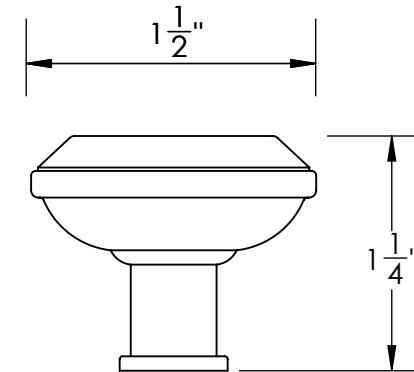

42770-1.5

Merit Metal Products Inc.
242 Valley Road
Warrington, PA 18976
P 215-343-2500 F 215-343-4839

The information contained in this drawing is the sole intellectual property of Merit Metal Products. Any reproduction in part or as a whole without the written permission of Merit Metal Products is prohibited.

Unless Otherwise Specified:

Dimensions are in inches

All dimensions are from edge, theoretical sharp corner, or hole center.

	NAME	DATE
Drawn:	JHR	1/20/15

Comments:

TITLE:

**Warrington Collection
Cabinet Knob**

PART. NO.

**42770-.75   42770-1
42770-1.25   42770-1.5**