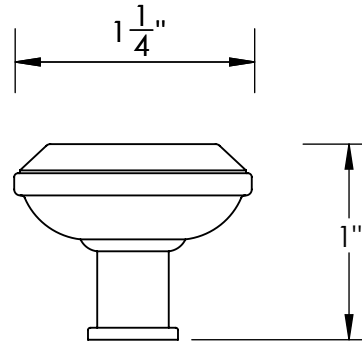

42770-1.25