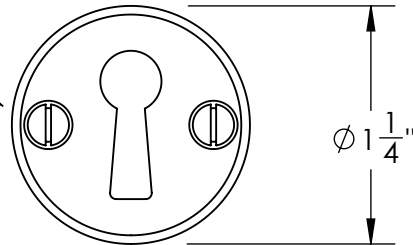

42768

#4 Screws

Ø 1 1/2"

1/8"

42769

#4 Screws

Ø 1 1/4"

1/8"

Unless Otherwise Specified:

Dimensions are in inches

All dimensions are from edge, theoretical sharp corner, or hole center.

	NAME	DATE
Drawn:	JHR	1/20/15

Comments:

TITLE:

**Warrington Collection  
Bit Key Escutcheon**