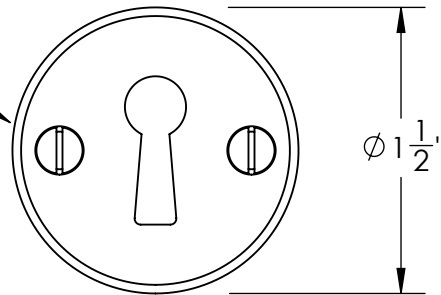

42768

#4 Screws

Ø 1 1/2"

1/8"

42769

#4 Screws

Ø 1 1/4"

1/8"

Unless Otherwise Specified:

Dimensions are in inches

All dimensions are from edge, theoretical sharp corner, or hole center.

	NAME	DATE
Drawn:	JHR	1/20/15

Comments:

TITLE:

**Warrington Collection  
Bit Key Escutcheon**